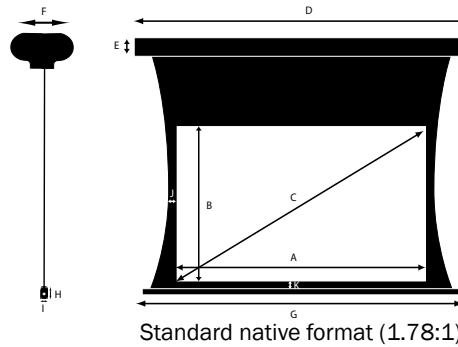

Technical Product Information

Motorized Screens On-Ceiling

- Achievable Image Ratios: 1.78:1 to 2.76:1
- Precision masking system
- 2 independent motors with ultra quiet mechanisms
- ≤ 110": casing size A, motorized roller Ø3.6" (Ø91 mm)
- > 110": casing size B, motorized roller Ø4.8" (Ø122 mm)
- Choice of white or black casing, black batten standard
- Ceiling-mount brackets included
- Patented TFX™ Floating Tab-tensioning included as standard for all screen sizes

Top Masking - Scope 1.78:1 Native Image Ratio

SolidPix Fabric

MMS2-T-???-178-

ITEM	DESCRIPTION	80	90	96	100	110	120	130	140	150	160
Product Codes		MMS2-T-80-178-	MMS2-T-90-178-	MMS2-T-96-178-	MMS2-T-100-178-	MMS2-T-110-178-	MMS2-T-120-178-	MMS2-T-130-178-	MMS2-T-140-178-	MMS2-T-150-178-	MMS2-T-160-178-
A	Native Image Width	80" 2032 mm	90" 2286 mm	96" 2438 mm	100" 2540 mm	110" 2794 mm	120" 3048 mm	130" 3302 mm	140" 3556 mm	150" 3810 mm	160" 4064 mm
B	Native Image Height	45" 1143 mm	50.63" 1286 mm	54" 1372 mm	56.25" 1429 mm	61.88" 1572 mm	67.5" 1715 mm	73.13" 1857 mm	78.75" 2000 mm	84.38" 2143 mm	90" 2286 mm
C	Native Image Diagonal	91.79" 2331 mm	103.26" 2623 mm	110.15" 2798 mm	114.73" 2914 mm	126.21" 3206 mm	137.68" 3497 mm	149.16" 3789 mm	160.63" 4080 mm	172.1" 4371 mm	183.58" 4663 mm
Casing Model		A	A	A	A	A	B	B	B	B	B
D	Casing Width	96.84" 2460 mm	107.56" 2732 mm	114.02" 2897 mm	118.34" 3006 mm	129.18" 3281 mm	142.83" 3628 mm	152.74" 3880 mm	163.62" 4156 mm	174.56" 4434 mm	185.55" 4713 mm
Casing Height		7.88" 200 mm	7.88" 200 mm	7.88" 200 mm	7.88" 200 mm	7.88" 200 mm	9.89" 251 mm	9.89" 251 mm	9.89" 251 mm	9.89" 251 mm	9.89" 251 mm
Casing Depth		11.23" 285 mm	11.23" 285 mm	11.23" 285 mm	11.23" 285 mm	11.23" 285 mm	14.14" 359 mm	14.14" 359 mm	14.14" 359 mm	14.14" 359 mm	14.14" 359 mm
E	Overall Casing Height - Ceiling Mount	8.04" 204 mm	8.04" 204 mm	8.04" 204 mm	8.04" 204 mm	8.04" 204 mm	10.04" 255 mm	10.04" 255 mm	10.04" 255 mm	10.04" 255 mm	10.04" 255 mm
F	Overall Casing Depth - Ceiling Mount	11.23" 285 mm	11.23" 285 mm	11.23" 285 mm	11.23" 285 mm	11.23" 285 mm	14.14" 359 mm	14.14" 359 mm	14.14" 359 mm	14.14" 359 mm	14.14" 359 mm
G	Batten Length	91.57" 2326 mm	102.29" 2598 mm	108.75" 2763 mm	113.06" 2872 mm	123.9" 3147 mm	136.37" 3464 mm	146.28" 3716 mm	157.16" 3992 mm	168.1" 4270 mm	179.09" 4549 mm
H	Batten Height	1.89" 48 mm	1.89" 48 mm	1.89" 48 mm	1.89" 48 mm	1.89" 48 mm	2.45" 62 mm	2.45" 62 mm	2.45" 62 mm	2.45" 62 mm	2.45" 62 mm
I	Batten Depth	1.11" 28 mm	1.11" 28 mm	1.11" 28 mm	1.11" 28 mm	1.11" 28 mm	1.26" 32 mm	1.26" 32 mm	1.26" 32 mm	1.26" 32 mm	1.26" 32 mm
J	Black Border Sides	1.97" 50 mm	1.97" 50 mm	1.97" 50 mm	1.97" 50 mm	1.97" 50 mm	2.37" 60 mm	2.37" 60 mm	2.37" 60 mm	2.37" 60 mm	2.37" 60 mm
K	Black Border Bottom	1.97" 50 mm	1.97" 50 mm	1.97" 50 mm	1.97" 50 mm	1.97" 50 mm	1.97" 50 mm	1.97" 50 mm	1.97" 50 mm	1.97" 50 mm	1.97" 50 mm
Standard Drop (10"/254 mm)		SolidPix Matte White S1W	•	•	•	•	•	•	•	•	•
Option ED10		SolidPix Matte White S1W	•	•	•	•	•	•	•	•	•
Standard Drop (10"/254 mm)		GrayPix Ultra-contrast SCG	•	•	•	•	•	•	•	•	•
Option ED10		GrayPix Ultra-contrast SCG	•	•	•	•	•	•	•	•	•
Power		Europe 230V 50-60Hz	240 W	240 W	240 W	240 W	400 W	400 W	400 W	400 W	400 W
Power		US 115V 60Hz	200 W	200 W	200 W	200 W	360 W	360 W	360 W	360 W	360 W
Power		Japan 100V 50-60Hz	200 W	200 W	200 W	200 W	360 W	360 W	360 W	360 W	360 W
Net Weight		146.4 lbs 67 kg	160.64 lbs 73 kg	169.21 lbs 77 kg	174.95 lbs 80 kg	189.32 lbs 86 kg	270.77 lbs 123 kg	288.4 lbs 131 kg	307.65 lbs 140 kg	326.99 lbs 149 kg	346.41 lbs 158 kg
Standard Shipping Length		112.39" 2855 mm	123.11" 3127 mm	129.57" 3291 mm	133.89" 3401 mm	144.72" 3676 mm	162.31" 4123 mm	172.22" 4374 mm	183.1" 4651 mm	194.04" 4929 mm	205.03" 5208 mm
Standard Shipping Height		Standard Packaging 11.38" 289 mm	11.38" 289 mm	11.38" 289 mm	11.38" 289 mm	11.38" 289 mm	10.4" 264 mm	10.4" 264 mm	10.4" 264 mm	10.4" 264 mm	10.4" 264 mm
Standard Shipping Height		Pallet Packaging 15.31" 389 mm	15.31" 389 mm	15.31" 389 mm	15.31" 389 mm	15.31" 389 mm	14.33" 364 mm	14.33" 364 mm	14.33" 364 mm	14.33" 364 mm	14.33" 364 mm
Standard Shipping Depth		15.37" 390 mm	15.37" 390 mm	15.37" 390 mm	15.37" 390 mm	15.37" 390 mm	18.81" 478 mm	18.81" 478 mm	18.81" 478 mm	18.81" 478 mm	18.81" 478 mm
Standard Shipping Weight		201.32 lbs 92 kg	220.09 lbs 100 kg	231.4 lbs 105 kg	238.96 lbs 109 kg	257.92 lbs 117 kg	360.07 lbs 164 kg	382.71 lbs 174 kg	407.46 lbs 185 kg	432.32 lbs 197 kg	457.29 lbs 208 kg