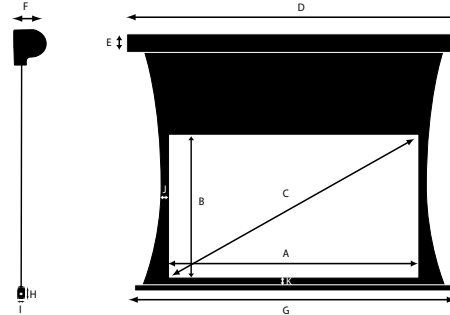

- Achievable Image Ratio: 2.35:1
- ≤ 110": casing size A, motorized roller Ø3.6" (Ø91 mm)
- > 110": casing size B, motorized roller Ø4.8" (Ø122 mm)
- Choice of white or black casing, black batten standard
- Ceiling-/wall-mount brackets included
- Patented TFX™ Floating Tab-tensioning included as standard for all screen sizes in all fabrics

No Masking
2.35:1 Native Image Ratio

ClearPix A.T. Fabric

MS2-???-235-

Standard native format (2.35:1)