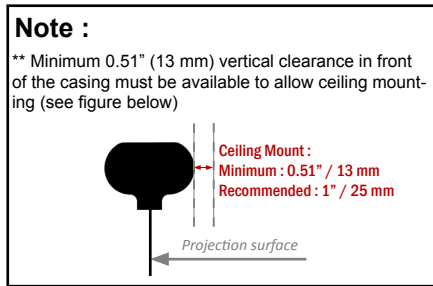

Technical Product Information

Motorized Screens On-Ceiling

- Achievable Image Ratios: 1.78:1 to 2.76:1
- Precision masking system with THX-certified acoustically transparent masks
- 2 independent motors with ultra quiet mechanisms
- ≤ 110": casing size A, motorized roller Ø3.6" (Ø91 mm)
- > 110": casing size B, motorized roller Ø4.8" (Ø122 mm)
- Choice of white or black casing, black batten standard
- Ceiling-mount brackets included.
- Patented TFX™ Floating Tab-tensioning included as standard for all screen sizes and all fabrics

Top Masking - Scope 1.78:1 Native Image Ratio

ClearPix A.T. Fabric

MMS2-T-???-178-

Standard native format (1.78:1)