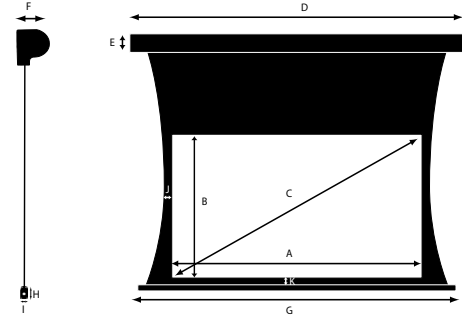

No Masking
2.35:1 Native Image Ratio

Solidpix Fabric

MS2-???-235-

Standard native format (2.35:1)

ITEM	DESCRIPTION	80	90	96	100	110	120	130	140	150	160
Product Codes		MS2-90-235-	MS2-90-235-	MS2-96-235-	MS2-100-235-	MS2-110-235-	MS2-120-235-	MS2-130-235-	MS2-140-235-	MS2-150-235-	MS2-160-235-
A	Native Image Width	80"	90"	96"	100"	110"	120"	130"	140"	150"	160"
		2032 mm	2286 mm	2438 mm	2540 mm	2794 mm	3048 mm	3302 mm	3556 mm	3810 mm	4064 mm
B	Native Image Height	34.04"	38.3"	40.85"	42.55"	46.81"	51.06"	55.32"	59.57"	63.83"	68.09"
		865 mm	973 mm	1038 mm	1081 mm	1189 mm	1297 mm	1405 mm	1513 mm	1621 mm	1729 mm
C	Native Image Diagonal	86.94"	97.81"	104.33"	108.68"	119.55"	130.41"	141.28"	152.15"	163.02"	173.88"
		2208 mm	2484 mm	2650 mm	2760 mm	3036 mm	3312 mm	3589 mm	3865 mm	4141 mm	4417 mm
Casing Model		A	A	A	A	A	B	B	B	B	B
D	Casing Width	96.73"	107.26"	113.59"	117.82"	128.42"	141.81"	151.59"	162.2"	172.84"	183.51"
		2457 mm	2725 mm	2886 mm	2993 mm	3262 mm	3602 mm	3851 mm	4120 mm	4391 mm	4662 mm
E	Overall Casing Height - Wall Mount	7.88"	7.88"	7.88"	7.88"	7.88"	9.85"	9.85"	9.85"	9.85"	9.85"
		200 mm	200 mm	200 mm	200 mm	200 mm	250 mm	250 mm	250 mm	250 mm	250 mm
E	Overall Casing Height - Ceiling Mount	8.04"	8.04"	8.04"	8.04"	8.04"	10"	10"	10"	10"	10"
		204 mm	204 mm	204 mm	204 mm	204 mm	254 mm	254 mm	254 mm	254 mm	254 mm
F	Overall Casing Depth - Wall Mount	6.23"	6.23"	6.23"	6.23"	6.23"	8.04"	8.04"	8.04"	8.04"	8.04"
		158 mm	158 mm	158 mm	158 mm	158 mm	204 mm	204 mm	204 mm	204 mm	204 mm
F	Overall Casing Depth - Ceiling Mount	6.07"	6.07"	6.07"	6.07"	6.07"	7.88"	7.88"	7.88"	7.88"	7.88"
		154 mm	154 mm	154 mm	154 mm	154 mm	200 mm	200 mm	200 mm	200 mm	200 mm
G	Batten Length	91.45"	101.98"	108.32"	112.55"	123.14"	135.35"	145.14"	155.75"	166.39"	177.06"
		2323 mm	2591 mm	2752 mm	2859 mm	3128 mm	3438 mm	3687 mm	3956 mm	4227 mm	4498 mm
H	Batten Height	1.89"	1.89"	1.89"	1.89"	1.89"	2.45"	2.45"	2.45"	2.45"	2.45"
		48 mm	48 mm	48 mm	48 mm	48 mm	62 mm	62 mm	62 mm	62 mm	62 mm
I	Batten Depth	1.11"	1.11"	1.11"	1.11"	1.11"	1.26"	1.26"	1.26"	1.26"	1.26"
		28 mm	28 mm	28 mm	28 mm	28 mm	32 mm	32 mm	32 mm	32 mm	32 mm
J	Black Border Sides	1.97"	1.97"	1.97"	1.97"	1.97"	2.37"	2.37"	2.37"	2.37"	2.37"
		50 mm	50 mm	50 mm	50 mm	50 mm	60 mm	60 mm	60 mm	60 mm	60 mm
K	Black Border Bottom	1.97"	1.97"	1.97"	1.97"	1.97"	1.97"	1.97"	1.97"	1.97"	1.97"
		50 mm	50 mm	50 mm	50 mm	50 mm	50 mm	50 mm	50 mm	50 mm	50 mm
	Standard Drop (20" / 508 mm)	SolidPix Matte White	S1W	•	•	•	•	•	•	•	•
	Option ED10	SolidPix Matte White	S1W	•	•	•	•	•	•	•	•
	Standard Drop (20" / 508 mm)	GrayPix Ultra-contrast	SCG	•	•	•	•	•	•	•	•
	Option ED10	GrayPix Ultra-contrast	SCG	•	•	•	•	•	•	•	•
	Power	Europe 230V 50-60Hz	120 W	120 W	120 W	120 W	200 W	200 W	200 W	200 W	200 W
	Power	US 115V 60Hz	100 W	100 W	100 W	100 W	180 W	180 W	180 W	180 W	180 W
	Power	Japan 100V 50-60Hz	100 W	100 W	100 W	100 W	180 W	180 W	180 W	180 W	180 W
	Net Weight	99.81 lbs	109.53 lbs	115.37 lbs	119.27 lbs	129.04 lbs	185.87 lbs	197.91 lbs	210.96 lbs	224.05 lbs	237.17 lbs
		46 kg	50 kg	53 kg	55 kg	59 kg	85 kg	90 kg	96 kg	102 kg	108 kg
	Standard Shipping Length	112.27"	122.8"	129.14"	133.37"	143.97"	161.29"	171.08"	181.69"	192.33"	203"
		2852 mm	3119 mm	3280 mm	3388 mm	3657 mm	4097 mm	4345 mm	4615 mm	4885 mm	5156 mm
	Standard Shipping Height	11.56"	11.56"	11.56"	11.56"	11.56"	13.53"	13.53"	13.53"	13.53"	13.53"
	Standard Packaging	294 mm	294 mm	294 mm	294 mm	294 mm	344 mm	344 mm	344 mm	344 mm	344 mm
	Pallet Packaging	15.51"	15.51"	15.51"	15.51"	15.51"	17.87"	17.87"	17.87"	17.87"	17.87"
		394 mm	394 mm	394 mm	394 mm	394 mm	454 mm	454 mm	454 mm	454 mm	454 mm
	Standard Shipping Depth	9.04"	9.04"	9.04"	9.04"	9.04"	12.39"	12.39"	12.39"	12.39"	12.39"
		230 mm	230 mm	230 mm	230 mm	230 mm	315 mm	315 mm	315 mm	315 mm	315 mm
	Standard Shipping Weight	146.21 lbs	159.94 lbs	168.2 lbs	173.71 lbs	187.53 lbs	259.45 lbs	275.61 lbs	293.14 lbs	310.72 lbs	328.34 lbs
		67 kg	73 kg	77 kg	79 kg	86 kg	118 kg	126 kg	133 kg	141 kg	149 kg