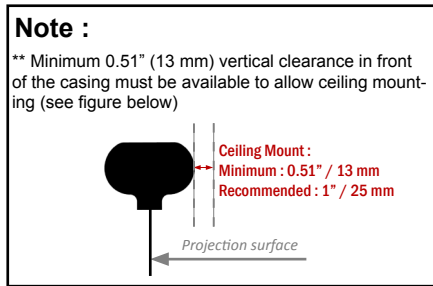

Technical Product Information

Motorized Screens On-Ceiling

- Achievable Image Ratios: 1.78:1 to 2.76:1
- Precision masking system
- 2 independent motors with ultra quiet mechanisms
- ≤ 110": casing size A, motorized roller Ø3.6" (Ø91 mm)
- > 110": casing size B, motorized roller Ø4.8" (Ø122 mm)
- Choice of white or black casing, black batten standard
- Ceiling-mount brackets included
- Patented TFX™ Floating Tab-tensioning included as standard for all screen sizes

Top Masking - Scope 1.78:1 Native Image Ratio

SolidPix Fabric

MMS2-T-???-178-

ITEM	DESCRIPTION	80	90	96	100	110	120	130	140	150	160
Product Codes		MMS2-T-80-178-	MMS2-T-90-178-	MMS2-T-96-178-	MMS2-T-100-178-	MMS2-T-110-178-	MMS2-T-120-178-	MMS2-T-130-178-	MMS2-T-140-178-	MMS2-T-150-178-	MMS2-T-160-178-
A	Native Image Width	80" 2032 mm	90" 2286 mm	96" 2438 mm	100" 2540 mm	110" 2794 mm	120" 3048 mm	130" 3302 mm	140" 3556 mm	150" 3810 mm	160" 4064 mm
B	Native Image Height	45" 1143 mm	50.63" 1286 mm	54" 1372 mm	56.25" 1429 mm	61.88" 1572 mm	67.5" 1715 mm	73.13" 1857 mm	78.75" 2000 mm	84.38" 2143 mm	90" 2286 mm
C	Native Image Diagonal	91.79" 2331 mm	103.26" 2623 mm	110.15" 2798 mm	114.73" 2914 mm	126.21" 3206 mm	137.68" 3497 mm	149.16" 3789 mm	160.63" 4080 mm	172.1" 4371 mm	183.58" 4663 mm
Casing Model		A	A	A	A	A	B	B	B	B	B
D	Casing Width	96.84" 2460 mm	107.56" 2732 mm	114.02" 2897 mm	118.34" 3006 mm	129.18" 3281 mm	142.83" 3628 mm	152.74" 3880 mm	163.62" 4156 mm	174.56" 4434 mm	185.55" 4713 mm
Casing Height		7.88" 200 mm	7.88" 200 mm	7.88" 200 mm	7.88" 200 mm	7.88" 200 mm	9.89" 251 mm	9.89" 251 mm	9.89" 251 mm	9.89" 251 mm	9.89" 251 mm
Casing Depth		11.23" 285 mm	11.23" 285 mm	11.23" 285 mm	11.23" 285 mm	11.23" 285 mm	14.14" 359 mm	14.14" 359 mm	14.14" 359 mm	14.14" 359 mm	14.14" 359 mm
E	Overall Casing Height - Ceiling Mount	8.04" 204 mm	8.04" 204 mm	8.04" 204 mm	8.04" 204 mm	8.04" 204 mm	10.04" 255 mm	10.04" 255 mm	10.04" 255 mm	10.04" 255 mm	10.04" 255 mm
F	Overall Casing Depth - Ceiling Mount	11.23" 285 mm	11.23" 285 mm	11.23" 285 mm	11.23" 285 mm	11.23" 285 mm	14.14" 359 mm	14.14" 359 mm	14.14" 359 mm	14.14" 359 mm	14.14" 359 mm
G	Batten Length	91.57" 2326 mm	102.29" 2598 mm	108.75" 2763 mm	113.06" 2872 mm	123.9" 3147 mm	136.37" 3464 mm	146.28" 3716 mm	157.16" 3992 mm	168.1" 4270 mm	179.09" 4549 mm
H	Batten Height	1.89" 48 mm	1.89" 48 mm	1.89" 48 mm	1.89" 48 mm	1.89" 48 mm	2.45" 62 mm	2.45" 62 mm	2.45" 62 mm	2.45" 62 mm	2.45" 62 mm
I	Batten Depth	1.11" 28 mm	1.11" 28 mm	1.11" 28 mm	1.11" 28 mm	1.11" 28 mm	1.26" 32 mm	1.26" 32 mm	1.26" 32 mm	1.26" 32 mm	1.26" 32 mm
J	Black Border Sides	1.97" 50 mm	1.97" 50 mm	1.97" 50 mm	1.97" 50 mm	1.97" 50 mm	2.37" 60 mm	2.37" 60 mm	2.37" 60 mm	2.37" 60 mm	2.37" 60 mm
K	Black Border Bottom	1.97" 50 mm	1.97" 50 mm	1.97" 50 mm	1.97" 50 mm	1.97" 50 mm	1.97" 50 mm	1.97" 50 mm	1.97" 50 mm	1.97" 50 mm	1.97" 50 mm
Standard Drop (10"/254 mm)		SolidPix Matte White S1W	•	•	•	•	•	•	•	•	•
Option ED10		SolidPix Matte White S1W	•	•	•	•	•	•	•	•	•
Standard Drop (10"/254 mm)		GrayPix Ultra-contrast SCG	•	•	•	•	•	•	•	•	•
Option ED10		GrayPix Ultra-contrast SCG	•	•	•	•	•	•	•	•	•
Power		Europe 230V 50-60Hz	240 W	240 W	240 W	240 W	400 W	400 W	400 W	400 W	400 W
Power		US 115V 60Hz	200 W	200 W	200 W	200 W	360 W	360 W	360 W	360 W	360 W
Power		Japan 100V 50-60Hz	200 W	200 W	200 W	200 W	360 W	360 W	360 W	360 W	360 W
Net Weight		146.4 lbs 67 kg	160.64 lbs 73 kg	169.21 lbs 77 kg	174.95 lbs 80 kg	189.32 lbs 86 kg	270.77 lbs 123 kg	288.4 lbs 131 kg	307.65 lbs 140 kg	326.99 lbs 149 kg	346.41 lbs 158 kg
Standard Shipping Length		112.39" 2855 mm	123.11" 3127 mm	129.57" 3291 mm	133.89" 3401 mm	144.72" 3676 mm	162.31" 4123 mm	172.22" 4374 mm	183.1" 4651 mm	194.04" 4929 mm	205.03" 5208 mm
Standard Shipping Height		Standard Packaging 11.38" 289 mm	11.38" 289 mm	11.38" 289 mm	11.38" 289 mm	11.38" 289 mm	10.4" 264 mm	10.4" 264 mm	10.4" 264 mm	10.4" 264 mm	10.4" 264 mm
Standard Shipping Height		Pallet Packaging 15.31" 389 mm	15.31" 389 mm	15.31" 389 mm	15.31" 389 mm	15.31" 389 mm	14.33" 364 mm	14.33" 364 mm	14.33" 364 mm	14.33" 364 mm	14.33" 364 mm
Standard Shipping Depth		15.37" 390 mm	15.37" 390 mm	15.37" 390 mm	15.37" 390 mm	15.37" 390 mm	18.81" 478 mm	18.81" 478 mm	18.81" 478 mm	18.81" 478 mm	18.81" 478 mm
Standard Shipping Weight		201.32 lbs 92 kg	220.09 lbs 100 kg	231.4 lbs 105 kg	238.96 lbs 109 kg	257.92 lbs 117 kg	360.07 lbs 164 kg	382.71 lbs 174 kg	407.46 lbs 185 kg	432.32 lbs 197 kg	457.29 lbs 208 kg