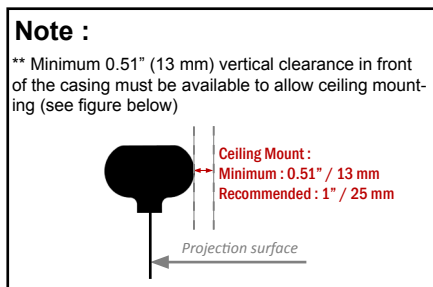

Side Masking - Cinescope 2.35:1 Native Image Ratio

SolidPix Fabric

MMS2-L1-???-235-

- Achievable Image Ratios: 1.78:1 to 2.35:1
- Precision masking system
- 2 independent motors with ultra quiet mechanisms
- ≤ 110": casing size A, motorized roller Ø3.6" (Ø91 mm)
- > 110": casing size B, motorized roller Ø4.8" (Ø122 mm)
- Choice of white or black casing, black batten standard
- Ceiling-mount brackets included
- Patented TFX™ Floating Tab-tensioning included as standard for all screen sizes
- For projectors with anamorphic technologies

Standard native format (2.35:1)