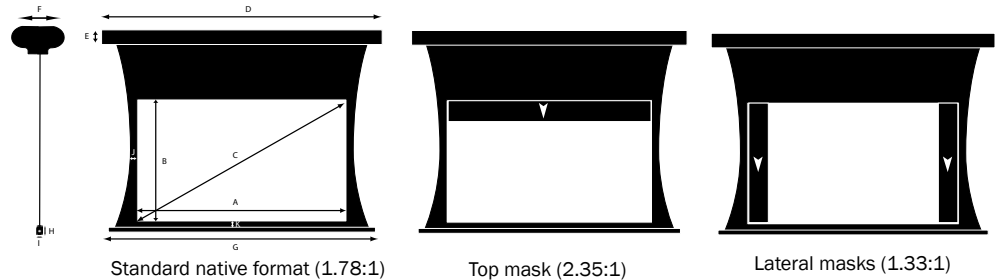

- Achievable Image Ratios: 1.33:1 and 1.78:1 to 2.76:1
- 4-way Precision masking system with THX-certified acoustically transparent masks
- 3 independent motors with ultra quiet mechanisms
- Casing size A only, motorized roller Ø3.6" (Ø91 mm)
- Choice of white or black casing, black batten standard
- Ceiling-mount brackets included
- Patented TFX™ Floating Tab-tensioning included as standard for all screen sizes in all fabrics

Top and Side Masking- 4-Way 1.78:1 Native Image Ratio

ClearPix A.T. Fabric

MMS2-4-???-178-

ITEM	DESCRIPTION	80	90	96	100	110
Product Codes		MMS2-4-80-178-	MMS2-4-90-178-	MMS2-4-96-178-	MMS2-4-100-178-	MMS2-4-110-178-
A	Native Image Width	80" / 2032 mm	90" / 2286 mm	96" / 2438 mm	100" / 2540 mm	110" / 2794 mm
B	Native Image Height	45" / 1143 mm	50.63" / 1286 mm	54" / 1372 mm	56.25" / 1429 mm	61.88" / 1572 mm
C	Native Image Diagonal	91.79" / 2331 mm	103.26" / 2623 mm	110.15" / 2798 mm	114.73" / 2914 mm	126.21" / 3206 mm
Casing Model		A	A	A	A	A
D	Casing Width	98.59" / 2505 mm	109.75" / 2788 mm	114.91" / 2919 mm	119.31" / 3031 mm	130.41" / 3313 mm
Casing Height		9.89" / 251 mm	9.89" / 251 mm	9.89" / 251 mm	9.89" / 251 mm	9.89" / 251 mm
Casing Depth		14.14" / 359 mm	14.14" / 359 mm	14.14" / 359 mm	14.14" / 359 mm	14.14" / 359 mm
E	Overall Casing Height - Ceiling Mount	10.04" / 255 mm	10.04" / 255 mm	10.04" / 255 mm	10.04" / 255 mm	10.04" / 255 mm
F	Overall Casing Depth - Ceiling Mount	14.14" / 359 mm	14.14" / 359 mm	14.14" / 359 mm	14.14" / 359 mm	14.14" / 359 mm
G	Batten Length	93.22" / 2368 mm	104.24" / 2648 mm	109.63" / 2785 mm	114.01" / 2896 mm	124.98" / 3175 mm
H	Batten Height	1.89" / 48 mm	1.89" / 48 mm	1.89" / 48 mm	1.89" / 48 mm	1.89" / 48 mm
I	Batten Depth	1.11" / 28 mm	1.11" / 28 mm	1.11" / 28 mm	1.11" / 28 mm	1.11" / 28 mm
J	Black Border Sides	1.97" / 50 mm	1.97" / 50 mm	1.97" / 50 mm	1.97" / 50 mm	1.97" / 50 mm
K	Black Border Bottom	1.97" / 50 mm	1.97" / 50 mm	1.97" / 50 mm	1.97" / 50 mm	1.97" / 50 mm
Standard Drop (10"/254 mm)		ClearPix Matte White 2W-B	•	•	•	•
Option ED10		ClearPix Matte White 2W-B	•	•	•	•
Standard Drop (10"/254 mm)		ClearPix Pearl Gray 2G-B	•	•	•	•
Option ED10		ClearPix Pearl Gray 2G-B	•	•	•	•
Power		Europe 230V 50-60Hz	240 W	240 W	240 W	240 W
Power		US 115V 60Hz	200 W	200 W	200 W	200 W
Power		Japan 100V 50-60Hz	200 W	200 W	200 W	200 W
Net Weight		188.25 lbs / 86 kg	206.96 lbs / 94 kg	216.1 lbs / 99 kg	223.52 lbs / 102 kg	242.16 lbs / 110 kg
Standard Shipping Length		114.14" / 2899 mm	125.3" / 3183 mm	130.45" / 3314 mm	134.86" / 3425 mm	145.96" / 3707 mm
Standard Shipping Height		Standard Packaging: 10.4" / 264 mm	10.4" / 264 mm	10.4" / 264 mm	10.4" / 264 mm	10.4" / 264 mm
Standard Shipping Height		Pallet Packaging: 14.33" / 364 mm	14.33" / 364 mm	14.33" / 364 mm	14.33" / 364 mm	14.33" / 364 mm
Standard Shipping Depth		18.81" / 478 mm	18.81" / 478 mm	18.81" / 478 mm	18.81" / 478 mm	18.81" / 478 mm
Standard Shipping Weight		264.43 lbs / 120 kg	289.69 lbs / 132 kg	301.87 lbs / 137 kg	311.87 lbs / 142 kg	337.03 lbs / 153 kg

Intermediate screen sizes are available

SCREEN FABRIC	FABRIC REF.	AVAILABLE IN THE FOLLOWING RANGE OF SIZES	
ClearPix2 Matte White	2W-B	70" - 110"	1776 mm - 2792 mm
ClearPix2 Pearl Gray	2G-B	70" - 110"	1776 mm - 2792 mm

- Leave sufficient space to allow access to each end of the screen casing (suggested $\geq 6"$ (150mm)).
- Tolerance on screen dimensions: ± 6 mm ($\pm 0.2"$).
- All quoted weights are approximate (± 5 %). Weights for finished screens will vary depending on options specified.
- Standard 10" (254 mm) screen drop.