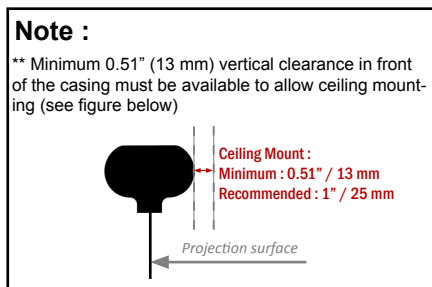

Technical Product Information

Motorized Screens On-Ceiling

- Achievable Image Ratios: 1.78:1 and 2.35:1
- Precision masking system with THX-certified acoustically transparent masks
- 2 independent motors with ultra quiet mechanisms
- ≤ 110": casing size A, motorized roller Ø3.6" (Ø91 mm)
- > 110": casing size B, motorized roller Ø4.8" (Ø122 mm)
- Choice of white or black casing, black batten standard
- Ceiling-mount brackets included
- Patented TFX™ Floating Tab-tensioning included as standard for all screen sizes in all fabrics
- For projectors with anamorphic technologies

Side Masking - Cinescope 2.35:1 Native Image Ratio

ClearPix A.T. Fabric

MMS2-L1-???-235-

Standard native format (2.35:1)