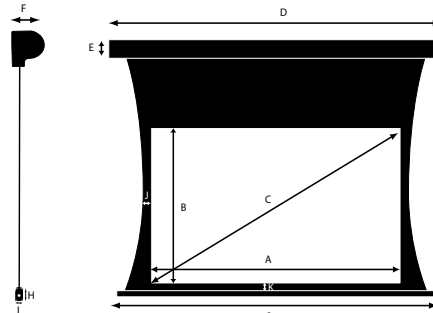

No Masking
1.78:1 Native Image Ratio

ClearPix A.T. Fabric

MS2-???-178-

Standard native format (1.78:1)

ITEM DESCRIPTION	80	90	96	100	110	120	130	140	150	160
Product Codes	MS2-80-178-	MS2-90-178-	MS2-96-178-	MS2-100-178-	MS2-110-178-	MS2-120-178-	MS2-130-178-	MS2-140-178-	MS2-150-178-	MS2-160-178-
A Native Image Width	80"	90"	96"	100"	110"	120"	130"	140"	150"	160"
	2032 mm	2286 mm	2438 mm	2540 mm	2794 mm	3048 mm	3302 mm	3556 mm	3810 mm	4064 mm
B Native Image Height	45"	50.63"	54"	56.25"	61.88"	67.5"	73.13"	78.75"	84.38"	90"
	1143 mm	1286 mm	1372 mm	1429 mm	1572 mm	1715 mm	1857 mm	2000 mm	2143 mm	2286 mm
C Native Image Diagonal	91.79"	103.26"	110.15"	114.73"	126.21"	137.68"	149.16"	160.63"	172.1"	183.58"
	2331 mm	2623 mm	2798 mm	2914 mm	3206 mm	3497 mm	3789 mm	4080 mm	4371 mm	4663 mm
Casing Model	A	A	A	A	A	B	B	B	B	B
D Casing Width	98.59"	109.75"	114.91"	119.31"	130.41"	142.83"	153.78"	164.8"	175.87"	187.01"
	2505 mm	2788 mm	2919 mm	3031 mm	3313 mm	3628 mm	3906 mm	4186 mm	4468 mm	4750 mm
E Overall Casing Height - Wall Mount **	7.88"	7.88"	7.88"	7.88"	7.88"	9.85"	9.85"	9.85"	9.85"	9.85"
	200 mm	200 mm	200 mm	200 mm	200 mm	250 mm	250 mm	250 mm	250 mm	250 mm
E Overall Casing Height - Ceiling Mount	8.04"	8.04"	8.04"	8.04"	8.04"	10"	10"	10"	10"	10"
	204 mm	204 mm	204 mm	204 mm	204 mm	254 mm	254 mm	254 mm	254 mm	254 mm
F Overall Casing Depth - Wall Mount **	6.23"	6.23"	6.23"	6.23"	6.23"	8.04"	8.04"	8.04"	8.04"	8.04"
	158 mm	158 mm	158 mm	158 mm	158 mm	204 mm	204 mm	204 mm	204 mm	204 mm
F Overall Casing Depth - Ceiling Mount	6.07"	6.07"	6.07"	6.07"	6.07"	7.88"	7.88"	7.88"	7.88"	7.88"
	154 mm	154 mm	154 mm	154 mm	154 mm	200 mm	200 mm	200 mm	200 mm	200 mm
G Batten Length	93.22"	104.24"	109.63"	114.01"	124.98"	136.37"	147.33"	158.34"	169.42"	180.55"
	2368 mm	2648 mm	2785 mm	2896 mm	3175 mm	3464 mm	3742 mm	4022 mm	4304 mm	4586 mm
H Batten Height	1.89"	1.89"	1.89"	1.89"	1.89"	2.45"	2.45"	2.45"	2.45"	2.45"
	48 mm	48 mm	48 mm	48 mm	48 mm	62 mm	62 mm	62 mm	62 mm	62 mm
I Batten Depth	1.11"	1.11"	1.11"	1.11"	1.11"	1.26"	1.26"	1.26"	1.26"	1.26"
	28 mm	28 mm	28 mm	28 mm	28 mm	32 mm	32 mm	32 mm	32 mm	32 mm
J Black Border Sides	1.97"	1.97"	1.97"	1.97"	1.97"	2.37"	2.37"	2.37"	2.37"	2.37"
	50 mm	50 mm	50 mm	50 mm	50 mm	60 mm	60 mm	60 mm	60 mm	60 mm
K Black Border Bottom	1.97"	1.97"	1.97"	1.97"	1.97"	1.97"	1.97"	1.97"	1.97"	1.97"
	50 mm	50 mm	50 mm	50 mm	50 mm	50 mm	50 mm	50 mm	50 mm	50 mm
Standard Drop (10" / 254 mm)	ClearPix Matte White 2W-B	•	•	•	•	•	•	•	•	•
Option ED10	ClearPix Matte White 2W-B	•	•	•	•	•	•	•	•	•
Standard Drop (10"/254 mm)	ClearPix Pearl Gray 2G-B	•	•	•	•	•	•	•	•	•
Option ED10	ClearPix Pearl Gray 2G-B	•	•	•	•	•	•	•	•	•
Power	Europe 230V 50-60Hz	120 W	120 W	120 W	120 W	120 W	200 W	200 W	200 W	200 W
Power	US 115V 60Hz	100 W	100 W	100 W	100 W	100 W	180 W	180 W	180 W	180 W
Power	Japan 100V 50-60Hz	100 W	100 W	100 W	100 W	100 W	180 W	180 W	180 W	180 W
Net Weight		111.52 lbs	122.94 lbs	128.37 lbs	132.89 lbs	144.26 lbs	206.81 lbs	221.86 lbs	237 lbs	252.22 lbs
		51 kg	56 kg	59 kg	61 kg	66 kg	94 kg	101 kg	108 kg	115 kg
Standard Shipping Length		114.15"	125.3"	130.46"	134.86"	145.96"	162.31"	173.27"	184.29"	195.36"
		2900 mm	3183 mm	3314 mm	3426 mm	3708 mm	4123 mm	4401 mm	4681 mm	4963 mm
Standard Shipping Height	Standard Packaging	11.56"	11.56"	11.56"	11.56"	11.56"	13.53"	13.53"	13.53"	13.53"
		294 mm	294 mm	294 mm	294 mm	294 mm	344 mm	344 mm	344 mm	344 mm
	Pallet Packaging	15.51"	15.51"	15.51"	15.51"	15.51"	17.87"	17.87"	17.87"	17.87"
		394 mm	394 mm	394 mm	394 mm	394 mm	454 mm	454 mm	454 mm	454 mm
Standard Shipping Depth		9.04"	9.04"	9.04"	9.04"	9.04"	12.39"	12.39"	12.39"	12.39"
		230 mm	230 mm	230 mm	230 mm	230 mm	315 mm	315 mm	315 mm	315 mm
Standard Shipping Weight		158.63 lbs	174.3 lbs	181.71 lbs	187.9 lbs	203.5 lbs	280.81 lbs	300.49 lbs	320.28 lbs	340.17 lbs
		72 kg	80 kg	83 kg	86 kg	93 kg	128 kg	137 kg	146 kg	155 kg