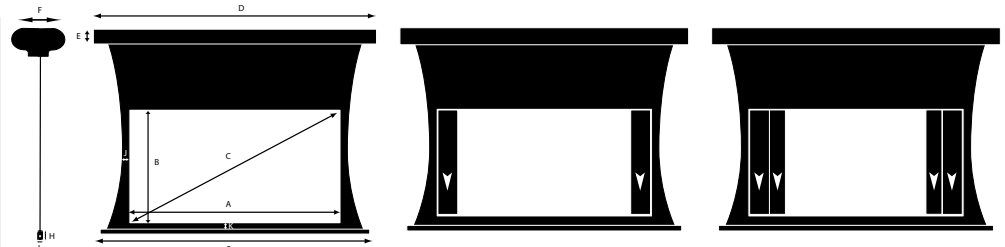

Side Masking - Cinescope 2.35:1 Native Image Ratio

SolidPix Fabric

MMS2-L2-???-235-

Note :
** Minimum 0.51" (13 mm) vertical clearance in front of the casing must be available to allow ceiling mounting (see figure below)

ITEM	DESCRIPTION	80	90	96	100	110
Product Codes		MMS2-L2-80-235-	MMS2-L2-90-235-	MMS2-L2-96-235-	MMS2-L2-100-235-	MMS2-L2-110-235-
A	Native Image Width	80" 2032 mm	90" 2286 mm	96" 2438 mm	100" 2540 mm	110" 2794 mm
B	Native Image Height	34.04" 865 mm	38.3" 973 mm	40.85" 1038 mm	42.55" 1081 mm	46.81" 1189 mm
C	Native Image Diagonal	86.94" 2208 mm	97.81" 2484 mm	104.33" 2650 mm	108.68" 2760 mm	119.55" 3036 mm
Casing Model		A	A	A	A	A
D	Casing Width	96.73" 2457 mm	107.26" 2725 mm	113.59" 2886 mm	117.82" 2993 mm	128.42" 3262 mm
Casing Height		9.89" 251 mm	9.89" 251 mm	9.89" 251 mm	9.89" 251 mm	9.89" 251 mm
Casing Depth		14.14" 359 mm	14.14" 359 mm	14.14" 359 mm	14.14" 359 mm	14.14" 359 mm
E	Overall Casing Height - Ceiling Mount	10.04" 255 mm	10.04" 255 mm	10.04" 255 mm	10.04" 255 mm	10.04" 255 mm
F	Overall Casing Depth - Ceiling Mount	14.14" 359 mm	14.14" 359 mm	14.14" 359 mm	14.14" 359 mm	14.14" 359 mm
G	Batten Length	91.45" 2323 mm	101.98" 2591 mm	108.32" 2752 mm	112.55" 2859 mm	123.14" 3128 mm
H	Batten Height	1.89" 48 mm	1.89" 48 mm	1.89" 48 mm	1.89" 48 mm	1.89" 48 mm
I	Batten Depth	1.11" 28 mm	1.11" 28 mm	1.11" 28 mm	1.11" 28 mm	1.11" 28 mm
J	Black Border Sides	1.97" 50 mm	1.97" 50 mm	1.97" 50 mm	1.97" 50 mm	1.97" 50 mm
K	Black Border Bottom	1.97" 50 mm	1.97" 50 mm	1.97" 50 mm	1.97" 50 mm	1.97" 50 mm
Standard Drop (20" / 508 mm)		SolidPix Matte White S1W	•	•	•	•
Option ED10		SolidPix Matte White S1W	•	•	•	•
Standard Drop (20" / 508 mm)		GrayPix Ultra-contrast SCG	•	•	•	•
Option ED10		GrayPix Ultra-contrast SCG	•	•	•	•
Power		Europe 230V 50-60Hz	240 W	240 W	240 W	240 W
Power		US 115V 60Hz	200 W	200 W	200 W	200 W
Power		Japan 100V 50-60Hz	200 W	200 W	200 W	200 W
Net Weight		175.68 lbs 80 kg	192.42 lbs 88 kg	202.48 lbs 92 kg	209.2 lbs 95 kg	226.03 lbs 103 kg
Standard Shipping Length		112.27" 2852 mm	122.8" 3119 mm	129.14" 3280 mm	133.37" 3388 mm	143.97" 3657 mm
Standard Shipping Height		Standard Packaging 10.4" 264 mm	10.4" 264 mm	10.4" 264 mm	10.4" 264 mm	10.4" 264 mm
Standard Shipping Height		Pallet Packaging 14.34" 364 mm	14.34" 364 mm	14.34" 364 mm	14.34" 364 mm	14.34" 364 mm
Standard Shipping Depth		18.81" 478 mm	18.81" 478 mm	18.81" 478 mm	18.81" 478 mm	18.81" 478 mm
Standard Shipping Weight		250.76 lbs 114 kg	273.69 lbs 125 kg	287.47 lbs 131 kg	296.68 lbs 135 kg	319.74 lbs 146 kg

* Intermediate screen sizes are available

SCREEN FABRIC	FABRIC REF.	AVAILABLE IN THE FOLLOWING RANGE OF SIZES
SolidPix1 Matte White / GrayPix Ultra-contrast	S1W / SCG	70" - 110" 1776 mm - 2792 mm

- Leave sufficient space to allow access to each end of the screen casing (suggested $\geq 6"$ (150mm)).
- Tolerance on screen dimensions: ± 6 mm ($\pm 0.2"$).
- All quoted weights are approximate (± 5 %). Weights for finished screens will vary depending on options specified.
- Standard 20" (508 mm) screen drop. A seam is required for screen wider than 130", up to a maximum of 160". Seam is positioned in the black drop only.