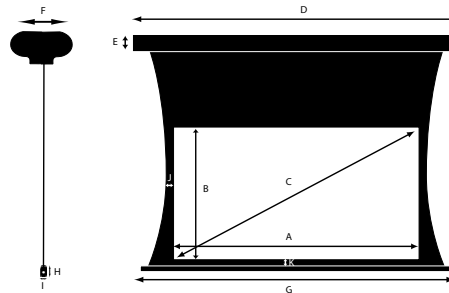

Technical Product Information

Motorized Screens On-Ceiling

- Achievable Image Ratios: 1.78:1 and 2.35:1
- Precision masking system with THX-certified acoustically transparent masks
- 2 independent motors with ultra quiet mechanisms
- ≤ 110": casing size A, motorized roller Ø3.6" (Ø91 mm)
- > 110": casing size B, motorized roller Ø4.8" (Ø122 mm)
- Choice of white or black casing, black batten standard
- Ceiling-mount brackets included
- Patented TFX™ Floating Tab-tensioning included as standard for all screen sizes in all fabrics
- For projectors with anamorphic technologies

Side Masking - Cinescope 2.35:1 Native Image Ratio

ClearPix A.T. Fabric

MMS2-L1-???-235-

Standard native format (2.35:1)