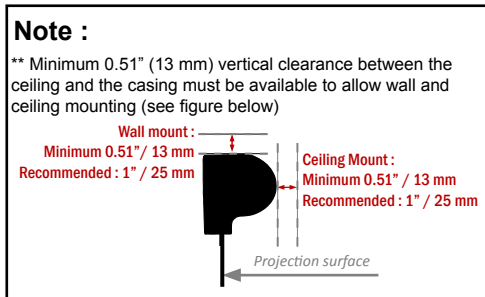

No Masking
1.78:1 Native Image Ratio

ClearPix A.T. Fabric

MS2-???-178-

Standard native format (1.78:1)

ITEM DESCRIPTION	80	90	96	100	110	120	130	140	150	160
Product Codes	MS2-80-178-	MS2-90-178-	MS2-96-178-	MS2-100-178-	MS2-110-178-	MS2-120-178-	MS2-130-178-	MS2-140-178-	MS2-150-178-	MS2-160-178-
A Native Image Width	80"	90"	96"	100"	110"	120"	130"	140"	150"	160"
	2032 mm	2286 mm	2438 mm	2540 mm	2794 mm	3048 mm	3302 mm	3556 mm	3810 mm	4064 mm
B Native Image Height	45"	50.63"	54"	56.25"	61.88"	67.5"	73.13"	78.75"	84.38"	90"
	1143 mm	1286 mm	1372 mm	1429 mm	1572 mm	1715 mm	1857 mm	2000 mm	2143 mm	2286 mm
C Native Image Diagonal	91.79"	103.26"	110.15"	114.73"	126.21"	137.68"	149.16"	160.63"	172.1"	183.58"
	2331 mm	2623 mm	2798 mm	2914 mm	3206 mm	3497 mm	3789 mm	4080 mm	4371 mm	4663 mm
Casing Model	A	A	A	A	A	B	B	B	B	B
D Casing Width	98.59"	109.75"	114.91"	119.31"	130.41"	142.83"	153.78"	164.8"	175.87"	187.01"
	2505 mm	2788 mm	2919 mm	3031 mm	3313 mm	3628 mm	3906 mm	4186 mm	4468 mm	4750 mm
E Overall Casing Height - Wall Mount **	7.88"	7.88"	7.88"	7.88"	7.88"	9.85"	9.85"	9.85"	9.85"	9.85"
	200 mm	200 mm	200 mm	200 mm	200 mm	250 mm	250 mm	250 mm	250 mm	250 mm
E Overall Casing Height - Ceiling Mount	8.04"	8.04"	8.04"	8.04"	8.04"	10"	10"	10"	10"	10"
	204 mm	204 mm	204 mm	204 mm	204 mm	254 mm	254 mm	254 mm	254 mm	254 mm
F Overall Casing Depth - Wall Mount **	6.23"	6.23"	6.23"	6.23"	6.23"	8.04"	8.04"	8.04"	8.04"	8.04"
	158 mm	158 mm	158 mm	158 mm	158 mm	204 mm	204 mm	204 mm	204 mm	204 mm
F Overall Casing Depth - Ceiling Mount	6.07"	6.07"	6.07"	6.07"	6.07"	7.88"	7.88"	7.88"	7.88"	7.88"
	154 mm	154 mm	154 mm	154 mm	154 mm	200 mm	200 mm	200 mm	200 mm	200 mm
G Batten Length	93.22"	104.24"	109.63"	114.01"	124.98"	136.37"	147.33"	158.34"	169.42"	180.55"
	2368 mm	2648 mm	2785 mm	2896 mm	3175 mm	3464 mm	3742 mm	4022 mm	4304 mm	4586 mm
H Batten Height	1.89"	1.89"	1.89"	1.89"	1.89"	2.45"	2.45"	2.45"	2.45"	2.45"
	48 mm	48 mm	48 mm	48 mm	48 mm	62 mm	62 mm	62 mm	62 mm	62 mm
I Batten Depth	1.11"	1.11"	1.11"	1.11"	1.11"	1.26"	1.26"	1.26"	1.26"	1.26"
	28 mm	28 mm	28 mm	28 mm	28 mm	32 mm	32 mm	32 mm	32 mm	32 mm
J Black Border Sides	1.97"	1.97"	1.97"	1.97"	1.97"	2.37"	2.37"	2.37"	2.37"	2.37"
	50 mm	50 mm	50 mm	50 mm	50 mm	60 mm	60 mm	60 mm	60 mm	60 mm
K Black Border Bottom	1.97"	1.97"	1.97"	1.97"	1.97"	1.97"	1.97"	1.97"	1.97"	1.97"
	50 mm	50 mm	50 mm	50 mm	50 mm	50 mm	50 mm	50 mm	50 mm	50 mm
Standard Drop (10" / 254 mm)	ClearPix Matte White 2W-B	•	•	•	•	•	•	•	•	•
Option ED10	ClearPix Matte White 2W-B	•	•	•	•	•	•	•	•	•
Standard Drop (10"/254 mm)	ClearPix Pearl Gray 2G-B	•	•	•	•	•	•	•	•	•
Option ED10	ClearPix Pearl Gray 2G-B	•	•	•	•	•	•	•	•	•
Power	Europe 230V 50-60Hz	120 W	120 W	120 W	120 W	120 W	200 W	200 W	200 W	200 W
Power	US 115V 60Hz	100 W	100 W	100 W	100 W	100 W	180 W	180 W	180 W	180 W
Power	Japan 100V 50-60Hz	100 W	100 W	100 W	100 W	100 W	180 W	180 W	180 W	180 W
Net Weight		111.52 lbs	122.94 lbs	128.37 lbs	132.89 lbs	144.26 lbs	206.81 lbs	221.86 lbs	237 lbs	252.22 lbs
		51 kg	56 kg	59 kg	61 kg	66 kg	94 kg	101 kg	108 kg	115 kg
Standard Shipping Length		114.15"	125.3"	130.46"	134.86"	145.96"	162.31"	173.27"	184.29"	195.36"
		2900 mm	3183 mm	3314 mm	3426 mm	3708 mm	4123 mm	4401 mm	4681 mm	4963 mm
Standard Shipping Height	Standard Packaging	11.56"	11.56"	11.56"	11.56"	11.56"	13.53"	13.53"	13.53"	13.53"
		294 mm	294 mm	294 mm	294 mm	294 mm	344 mm	344 mm	344 mm	344 mm
	Pallet Packaging	15.51"	15.51"	15.51"	15.51"	15.51"	17.87"	17.87"	17.87"	17.87"
		394 mm	394 mm	394 mm	394 mm	394 mm	454 mm	454 mm	454 mm	454 mm
Standard Shipping Depth		9.04"	9.04"	9.04"	9.04"	9.04"	12.39"	12.39"	12.39"	12.39"
		230 mm	230 mm	230 mm	230 mm	230 mm	315 mm	315 mm	315 mm	315 mm
Standard Shipping Weight		158.63 lbs	174.3 lbs	181.71 lbs	187.9 lbs	203.5 lbs	280.81 lbs	300.49 lbs	320.28 lbs	340.17 lbs
		72 kg	80 kg	83 kg	86 kg	93 kg	128 kg	137 kg	146 kg	155 kg