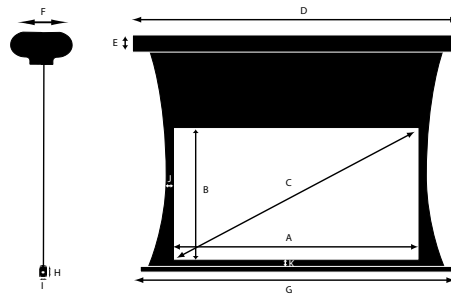

Side Masking - Cinescope 2.35:1 Native Image Ratio

SolidPix Fabric

MMS2-L1-???-235-

- Achievable Image Ratios: 1.78:1 to 2.35:1
- Precision masking system
- 2 independent motors with ultra quiet mechanisms
- ≤ 110": casing size A, motorized roller Ø3.6" (Ø91 mm)
- > 110": casing size B, motorized roller Ø4.8" (Ø122 mm)
- Choice of white or black casing, black batten standard
- Ceiling-mount brackets included
- Patented TFX™ Floating Tab-tensioning included as standard for all screen sizes
- For projectors with anamorphic technologies

Standard native format (2.35:1)