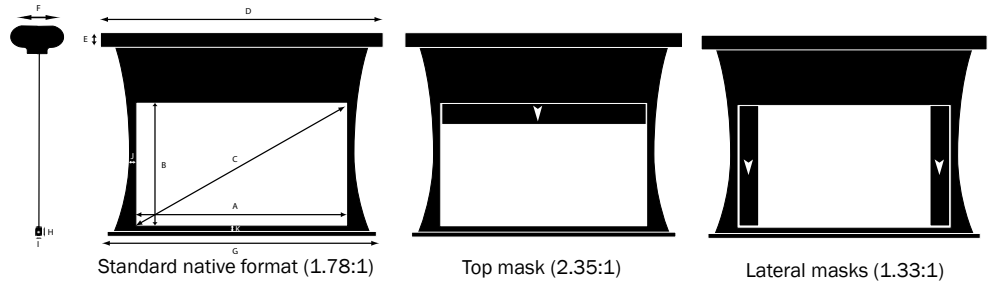

Top and Side Masking - 4-Way 1.78:1 Native Image Ratio

- Achievable Image Ratios: 1.33:1 and 1.78:1 to 2.76:1
- 4-way Precision masking system with THX-certified acoustically transparent masks
- 3 independent motors with ultra quiet mechanisms
- Casing size A only, motorized roller Ø3.6" (Ø91 mm)
- Choice of white or black casing, black batten standard
- Ceiling-mount brackets included
- Patented TFX™ Floating Tab-tensioning included as standard for all screen sizes

SolidPix Fabric

MMS2-4-???-178-

ITEM	DESCRIPTION	80	90	96	100	110
Product Codes		MMS2-4-80-178-	MMS2-4-90-178-	MMS2-4-96-178-	MMS2-4-100-178-	MMS2-4-110-178-
A	Native Image Width	80" / 2032 mm	90" / 2286 mm	96" / 2438 mm	100" / 2540 mm	110" / 2794 mm
B	Native Image Height	45" / 1143 mm	50.63" / 1286 mm	54" / 1372 mm	56.25" / 1429 mm	61.88" / 1572 mm
C	Native Image Diagonal	91.79" / 2331 mm	103.26" / 2623 mm	110.15" / 2798 mm	114.73" / 2914 mm	126.21" / 3206 mm
Casing Model		A	A	A	A	A
D	Casing Width	96.84" / 2460 mm	107.56" / 2732 mm	114.02" / 2897 mm	118.34" / 3006 mm	129.18" / 3281 mm
Casing Height		9.89" / 251 mm	9.89" / 251 mm	9.89" / 251 mm	9.89" / 251 mm	9.89" / 251 mm
Casing Depth		14.14" / 359 mm	14.14" / 359 mm	14.14" / 359 mm	14.14" / 359 mm	14.14" / 359 mm
E	Overall Casing Height - Ceiling Mount	10.04" / 255 mm	10.04" / 255 mm	10.04" / 255 mm	10.04" / 255 mm	10.04" / 255 mm
F	Overall Casing Depth - Ceiling Mount	14.14" / 359 mm	14.14" / 359 mm	14.14" / 359 mm	14.14" / 359 mm	14.14" / 359 mm
G	Batten Length	91.57" / 2326 mm	102.29" / 2598 mm	108.75" / 2763 mm	113.06" / 2872 mm	123.9" / 3147 mm
H	Batten Height	1.89" / 48 mm	1.89" / 48 mm	1.89" / 48 mm	1.89" / 48 mm	1.89" / 48 mm
I	Batten Depth	1.11" / 28 mm	1.11" / 28 mm	1.11" / 28 mm	1.11" / 28 mm	1.11" / 28 mm
J	Black Border Sides	1.97" / 50 mm	1.97" / 50 mm	1.97" / 50 mm	1.97" / 50 mm	1.97" / 50 mm
K	Black Border Bottom	1.97" / 50 mm	1.97" / 50 mm	1.97" / 50 mm	1.97" / 50 mm	1.97" / 50 mm
Standard Drop (10"/254 mm)		SolidPix Matte White S1W	•	•	•	•
Option ED10		SolidPix Matte White S1W	•	•	•	•
Standard Drop (10"/254 mm)		GrayPix Ultra-contrast SCG	•	•	•	•
Option ED10		GrayPix Ultra-contrast SCG	•	•	•	•
Power		Europe 230V 50-60Hz	240 W	240 W	240 W	240 W
Power		US 115V 60Hz	200 W	200 W	200 W	200 W
Power		Japan 100V 50-60Hz	200 W	200 W	200 W	200 W
Net Weight		175.84 lbs / 80 kg	192.84 lbs / 88 kg	203.08 lbs / 93 kg	209.92 lbs / 96 kg	227.08 lbs / 104 kg
Standard Shipping Length		112.39" / 2855 mm	123.11" / 3127 mm	129.57" / 3291 mm	133.89" / 3401 mm	144.72" / 3676 mm
Standard Shipping Height		Standard Packaging: 10.4" / 264 mm	Standard Packaging: 10.4" / 264 mm	Standard Packaging: 10.4" / 264 mm	Standard Packaging: 10.4" / 264 mm	Standard Packaging: 10.4" / 264 mm
Standard Shipping Height		Pallet Packaging: 10.79" / 274 mm	Pallet Packaging: 10.79" / 274 mm	Pallet Packaging: 10.79" / 274 mm	Pallet Packaging: 10.79" / 274 mm	Pallet Packaging: 10.79" / 274 mm
Standard Shipping Depth		18.81" / 478 mm	18.81" / 478 mm	18.81" / 478 mm	18.81" / 478 mm	18.81" / 478 mm
Standard Shipping Weight		250.99 lbs / 114 kg	274.29 lbs / 125 kg	288.32 lbs / 131 kg	297.7 lbs / 136 kg	321.23 lbs / 146 kg

Intermediate screen sizes are available

SCREEN FABRIC	FABRIC REF.	AVAILABLE IN THE FOLLOWING RANGE OF SIZES
SolidPix1 White / GrayPix Ultra-contrast	S1W / SCG	70" - 110" / 1776 mm - 2792 mm