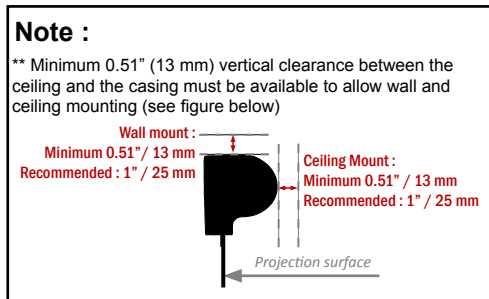

- Achievable Image Ratio: 2.35:1
- ≤ 110": casing size A, motorized roller Ø3.6" (Ø91 mm)
- > 110": casing size B, motorized roller Ø4.8" (Ø122 mm)
- Choice of white or black casing, black batten standard
- Ceiling-/wall-mount brackets included
- Patented TFX™ Floating Tab-tensioning included as standard for all screen sizes in all fabrics

No Masking
2.35:1 Native Image Ratio

ClearPix A.T. Fabric

MS2-???-235-

Standard native format (2.35:1)