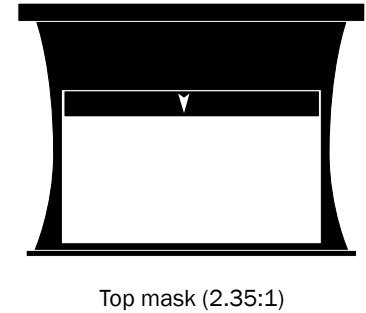

Technical Product Information

Motorized Screens On-Ceiling

- Achievable Image Ratios: 1.78:1 to 2.76:1
- Precision masking system
- 2 independent motors with ultra quiet mechanisms
- ≤ 110": casing size A, motorized roller Ø3.6" (Ø91 mm)
- > 110": casing size B, motorized roller Ø4.8" (Ø122 mm)
- Choice of white or black casing, black batten standard
- Ceiling-mount brackets included
- Patented TFX™ Floating Tab-tensioning included as standard for all screen sizes

Top Masking - Scope 1.78:1 Native Image Ratio

SolidPix Fabric

MMS2-T-???-178-

ITEM	DESCRIPTION	80	90	96	100	110	120	130	140	150	160
Product Codes		MMS2-T-80-178-	MMS2-T-90-178-	MMS2-T-96-178-	MMS2-T-100-178-	MMS2-T-110-178-	MMS2-T-120-178-	MMS2-T-130-178-	MMS2-T-140-178-	MMS2-T-150-178-	MMS2-T-160-178-
A	Native Image Width	80" 2032 mm	90" 2286 mm	96" 2438 mm	100" 2540 mm	110" 2794 mm	120" 3048 mm	130" 3302 mm	140" 3556 mm	150" 3810 mm	160" 4064 mm
B	Native Image Height	45" 1143 mm	50.63" 1286 mm	54" 1372 mm	56.25" 1429 mm	61.88" 1572 mm	67.5" 1715 mm	73.13" 1857 mm	78.75" 2000 mm	84.38" 2143 mm	90" 2286 mm
C	Native Image Diagonal	91.79" 2331 mm	103.26" 2623 mm	110.15" 2798 mm	114.73" 2914 mm	126.21" 3206 mm	137.68" 3497 mm	149.16" 3789 mm	160.63" 4080 mm	172.1" 4371 mm	183.58" 4663 mm
Casing Model		A	A	A	A	A	B	B	B	B	B
D	Casing Width	96.84" 2460 mm	107.56" 2732 mm	114.02" 2897 mm	118.34" 3006 mm	129.18" 3281 mm	142.83" 3628 mm	152.74" 3880 mm	163.62" 4156 mm	174.56" 4434 mm	185.55" 4713 mm
Casing Height		7.88" 200 mm	7.88" 200 mm	7.88" 200 mm	7.88" 200 mm	7.88" 200 mm	9.89" 251 mm	9.89" 251 mm	9.89" 251 mm	9.89" 251 mm	9.89" 251 mm
Casing Depth		11.23" 285 mm	11.23" 285 mm	11.23" 285 mm	11.23" 285 mm	11.23" 285 mm	14.14" 359 mm	14.14" 359 mm	14.14" 359 mm	14.14" 359 mm	14.14" 359 mm
E	Overall Casing Height - Ceiling Mount	8.04" 204 mm	8.04" 204 mm	8.04" 204 mm	8.04" 204 mm	8.04" 204 mm	10.04" 255 mm	10.04" 255 mm	10.04" 255 mm	10.04" 255 mm	10.04" 255 mm
F	Overall Casing Depth - Ceiling Mount	11.23" 285 mm	11.23" 285 mm	11.23" 285 mm	11.23" 285 mm	11.23" 285 mm	14.14" 359 mm	14.14" 359 mm	14.14" 359 mm	14.14" 359 mm	14.14" 359 mm
G	Batten Length	91.57" 2326 mm	102.29" 2598 mm	108.75" 2763 mm	113.06" 2872 mm	123.9" 3147 mm	136.37" 3464 mm	146.28" 3716 mm	157.16" 3992 mm	168.1" 4270 mm	179.09" 4549 mm
H	Batten Height	1.89" 48 mm	1.89" 48 mm	1.89" 48 mm	1.89" 48 mm	1.89" 48 mm	2.45" 62 mm	2.45" 62 mm	2.45" 62 mm	2.45" 62 mm	2.45" 62 mm
I	Batten Depth	1.11" 28 mm	1.11" 28 mm	1.11" 28 mm	1.11" 28 mm	1.11" 28 mm	1.26" 32 mm	1.26" 32 mm	1.26" 32 mm	1.26" 32 mm	1.26" 32 mm
J	Black Border Sides	1.97" 50 mm	1.97" 50 mm	1.97" 50 mm	1.97" 50 mm	1.97" 50 mm	2.37" 60 mm	2.37" 60 mm	2.37" 60 mm	2.37" 60 mm	2.37" 60 mm
K	Black Border Bottom	1.97" 50 mm	1.97" 50 mm	1.97" 50 mm	1.97" 50 mm	1.97" 50 mm	1.97" 50 mm	1.97" 50 mm	1.97" 50 mm	1.97" 50 mm	1.97" 50 mm
Standard Drop (10"/254 mm)		SolidPix Matte White S1W	•	•	•	•	•	•	•	•	•
Option ED10		SolidPix Matte White S1W	•	•	•	•	•	•	•	•	•
Standard Drop (10"/254 mm)		GrayPix Ultra-contrast SCG	•	•	•	•	•	•	•	•	•
Option ED10		GrayPix Ultra-contrast SCG	•	•	•	•	•	•	•	•	•
Power		Europe 230V 50-60Hz	240 W	240 W	240 W	240 W	400 W	400 W	400 W	400 W	400 W
Power		US 115V 60Hz	200 W	200 W	200 W	200 W	360 W	360 W	360 W	360 W	360 W
Power		Japan 100V 50-60Hz	200 W	200 W	200 W	200 W	360 W	360 W	360 W	360 W	360 W
Net Weight		146.4 lbs 67 kg	160.64 lbs 73 kg	169.21 lbs 77 kg	174.95 lbs 80 kg	189.32 lbs 86 kg	270.77 lbs 123 kg	288.4 lbs 131 kg	307.65 lbs 140 kg	326.99 lbs 149 kg	346.41 lbs 158 kg
Standard Shipping Length		112.39" 2855 mm	123.11" 3127 mm	129.57" 3291 mm	133.89" 3401 mm	144.72" 3676 mm	162.31" 4123 mm	172.22" 4374 mm	183.1" 4651 mm	194.04" 4929 mm	205.03" 5208 mm
Standard Shipping Height		Standard Packaging 11.38" 289 mm	11.38" 289 mm	11.38" 289 mm	11.38" 289 mm	11.38" 289 mm	10.4" 264 mm	10.4" 264 mm	10.4" 264 mm	10.4" 264 mm	10.4" 264 mm
Standard Shipping Height		Pallet Packaging 15.31" 389 mm	15.31" 389 mm	15.31" 389 mm	15.31" 389 mm	15.31" 389 mm	14.33" 364 mm	14.33" 364 mm	14.33" 364 mm	14.33" 364 mm	14.33" 364 mm
Standard Shipping Depth		15.37" 390 mm	15.37" 390 mm	15.37" 390 mm	15.37" 390 mm	15.37" 390 mm	18.81" 478 mm	18.81" 478 mm	18.81" 478 mm	18.81" 478 mm	18.81" 478 mm
Standard Shipping Weight		201.32 lbs 92 kg	220.09 lbs 100 kg	231.4 lbs 105 kg	238.96 lbs 109 kg	257.92 lbs 117 kg	360.07 lbs 164 kg	382.71 lbs 174 kg	407.46 lbs 185 kg	432.32 lbs 197 kg	457.29 lbs 208 kg