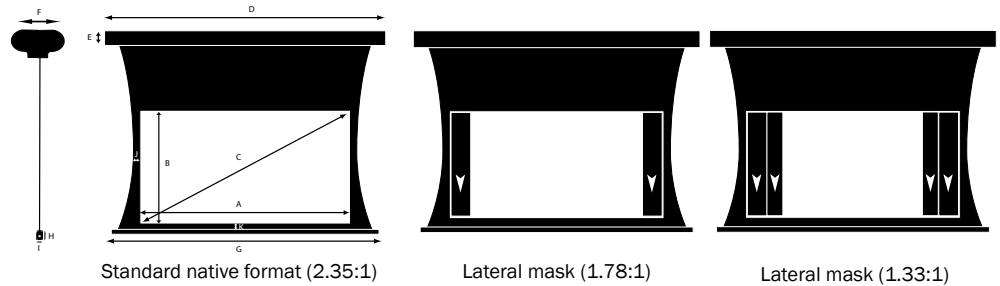

Technical Product Information

Motorized Screens On-Ceiling

Side Masking - Cinescope 2.35:1 Native Image Ratio

ClearPix A.T. Fabric

MMS2-L2-???-235-

ITEM	DESCRIPTION	80	90	96	100	110
Product Codes		MMS2-L2-80-235-	MMS2-L2-90-235-	MMS2-L2-96-235-	MMS2-L2-100-235-	MMS2-L2-110-235-
A	Native Image Width	80"	90"	96"	100"	110"
		2032 mm	2286 mm	2438 mm	2540 mm	2794 mm
B	Native Image Height	34.04"	38.3"	40.85"	42.55"	46.81"
		865 mm	973 mm	1038 mm	1081 mm	1189 mm
C	Native Image Diagonal	86.94"	97.81"	104.33"	108.68"	119.55"
		2208 mm	2484 mm	2650 mm	2760 mm	3036 mm
Casing Model		A	A	A	A	A
D	Casing Width	98.41"	109.26"	114.41"	118.68"	129.42"
		2500 mm	2776 mm	2906 mm	3015 mm	3288 mm
Casing Height		9.89"	9.89"	9.89"	9.89"	9.89"
		251 mm	251 mm	251 mm	251 mm	251 mm
Casing Depth		14.14"	14.14"	14.14"	14.14"	14.14"
		359 mm	359 mm	359 mm	359 mm	359 mm
E	Overall Casing Height - Ceiling Mount	10.04"	10.04"	10.04"	10.04"	10.04"
		255 mm	255 mm	255 mm	255 mm	255 mm
F	Overall Casing Depth - Ceiling Mount	14.14"	14.14"	14.14"	14.14"	14.14"
		359 mm	359 mm	359 mm	359 mm	359 mm
G	Batten Length	93.06"	103.81"	109.13"	113.4"	124.1"
		2364 mm	2637 mm	2772 mm	2881 mm	3152 mm
H	Batten Height	1.89"	1.89"	1.89"	1.89"	1.89"
		48 mm	48 mm	48 mm	48 mm	48 mm
I	Batten Depth	1.11"	1.11"	1.11"	1.11"	1.11"
		28 mm	28 mm	28 mm	28 mm	28 mm
J	Black Border Sides	1.97"	1.97"	1.97"	1.97"	1.97"
		50 mm	50 mm	50 mm	50 mm	50 mm
K	Black Border Bottom	1.97"	1.97"	1.97"	1.97"	1.97"
		50 mm	50 mm	50 mm	50 mm	50 mm
	Standard Drop (20" / 508 mm)	ClearPix Matte White 2W-B	•	•	•	•
	Option ED10	ClearPix Matte White 2W-B	•	•	•	•
	Standard Drop (20" / 508 mm)	ClearPix Pearl Gray 2G-B	•	•	•	•
	Option ED10	ClearPix Pearl Gray 2G-B	•	•	•	•
	Power	Europe 230V 50-60Hz	240 W	240 W	240 W	240 W
	Power	US 115V 60Hz	200 W	200 W	200 W	200 W
	Power	Japan 100V 50-60Hz	200 W	200 W	200 W	200 W
	Net Weight	187.98 lbs	206.27 lbs	215.35 lbs	222.58 lbs	240.74 lbs
		86 kg	94 kg	98 kg	101 kg	110 kg
	Standard Shipping Length	113.95"	124.81"	129.95"	134.22"	144.96"
		2894 mm	3170 mm	3301 mm	3409 mm	3682 mm
	Standard Shipping Height	Standard Packaging	10.4"	10.4"	10.4"	10.4"
		Pallet Packaging	264 mm	264 mm	264 mm	264 mm
	Standard Shipping Depth	Standard Packaging	14.34"	14.34"	14.34"	14.34"
		Pallet Packaging	364 mm	364 mm	364 mm	364 mm
	Standard Shipping Weight	264.05 lbs	288.71 lbs	300.82 lbs	310.56 lbs	335.03 lbs
		120 kg	131 kg	137 kg	141 kg	152 kg

* Intermediate screen sizes are available

SCREEN FABRIC	FABRIC REF.	AVAILABLE IN THE FOLLOWING RANGE OF SIZES
ClearPix2 Matte White	2W-B	70" - 110" 1776 mm - 2792 mm
ClearPix2 Pearl Gray	2G-B	70" - 110" 1776 mm - 2792 mm

- Leave sufficient space to allow access to each end of the screen casing (suggested $\geq 6"$ (150mm)).
- Tolerance on screen dimensions: ± 6 mm ($\pm 0.2"$).
- All quoted weights are approximate (± 5 %). Weights for finished screens will vary depending on options specified.
- Standard 20" (508 mm) screen drop.