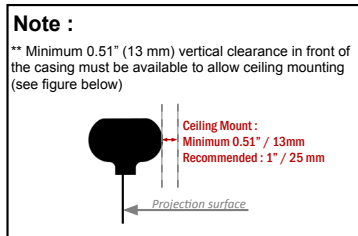

Top and Side Masking - 4-Way 1.78:1 Native Image Ratio

- Achievable Image Ratios: 1.33:1 and 1.78:1 to 2.76:1
- 4-way Precision masking system with THX-certified acoustically transparent masks
- 3 independent motors with ultra quiet mechanisms
- Casing size A only, motorized roller Ø3.6" (Ø91 mm)
- Choice of white or black casing, black batten standard
- Ceiling-mount brackets included
- Patented TFX™ Floating Tab-tensioning included as standard for all screen sizes

SolidPix Fabric

MMS2-4-???-178-

ITEM	DESCRIPTION	80	90	96	100	110
Product Codes		MMS2-4-80-178-	MMS2-4-90-178-	MMS2-4-96-178-	MMS2-4-100-178-	MMS2-4-110-178-
A	Native Image Width	80" / 2032 mm	90" / 2286 mm	96" / 2438 mm	100" / 2540 mm	110" / 2794 mm
B	Native Image Height	45" / 1143 mm	50.63" / 1286 mm	54" / 1372 mm	56.25" / 1429 mm	61.88" / 1572 mm
C	Native Image Diagonal	91.79" / 2331 mm	103.26" / 2623 mm	110.15" / 2798 mm	114.73" / 2914 mm	126.21" / 3206 mm
Casing Model		A	A	A	A	A
D	Casing Width	96.84" / 2460 mm	107.56" / 2732 mm	114.02" / 2897 mm	118.34" / 3006 mm	129.18" / 3281 mm
Casing Height		9.89" / 251 mm	9.89" / 251 mm	9.89" / 251 mm	9.89" / 251 mm	9.89" / 251 mm
Casing Depth		14.14" / 359 mm	14.14" / 359 mm	14.14" / 359 mm	14.14" / 359 mm	14.14" / 359 mm
E	Overall Casing Height - Ceiling Mount	10.04" / 255 mm	10.04" / 255 mm	10.04" / 255 mm	10.04" / 255 mm	10.04" / 255 mm
F	Overall Casing Depth - Ceiling Mount	14.14" / 359 mm	14.14" / 359 mm	14.14" / 359 mm	14.14" / 359 mm	14.14" / 359 mm
G	Batten Length	91.57" / 2326 mm	102.29" / 2598 mm	108.75" / 2763 mm	113.06" / 2872 mm	123.9" / 3147 mm
H	Batten Height	1.89" / 48 mm	1.89" / 48 mm	1.89" / 48 mm	1.89" / 48 mm	1.89" / 48 mm
I	Batten Depth	1.11" / 28 mm	1.11" / 28 mm	1.11" / 28 mm	1.11" / 28 mm	1.11" / 28 mm
J	Black Border Sides	1.97" / 50 mm	1.97" / 50 mm	1.97" / 50 mm	1.97" / 50 mm	1.97" / 50 mm
K	Black Border Bottom	1.97" / 50 mm	1.97" / 50 mm	1.97" / 50 mm	1.97" / 50 mm	1.97" / 50 mm
Standard Drop (10"/254 mm)		SolidPix Matte White S1W	•	•	•	•
Option ED10		SolidPix Matte White S1W	•	•	•	•
Standard Drop (10"/254 mm)		GrayPix Ultra-contrast SCG	•	•	•	•
Option ED10		GrayPix Ultra-contrast SCG	•	•	•	•
Power		Europe 230V 50-60Hz	240 W	240 W	240 W	240 W
Power		US 115V 60Hz	200 W	200 W	200 W	200 W
Power		Japan 100V 50-60Hz	200 W	200 W	200 W	200 W
Net Weight		175.84 lbs / 80 kg	192.84 lbs / 88 kg	203.08 lbs / 93 kg	209.92 lbs / 96 kg	227.08 lbs / 104 kg
Standard Shipping Length		112.39" / 2855 mm	123.11" / 3127 mm	129.57" / 3291 mm	133.89" / 3401 mm	144.72" / 3676 mm
Standard Shipping Height		Standard Packaging: 10.4" / 264 mm	Standard Packaging: 10.4" / 264 mm	Standard Packaging: 10.4" / 264 mm	Standard Packaging: 10.4" / 264 mm	Standard Packaging: 10.4" / 264 mm
Standard Shipping Height		Pallet Packaging: 10.79" / 274 mm	Pallet Packaging: 10.79" / 274 mm	Pallet Packaging: 10.79" / 274 mm	Pallet Packaging: 10.79" / 274 mm	Pallet Packaging: 10.79" / 274 mm
Standard Shipping Depth		18.81" / 478 mm	18.81" / 478 mm	18.81" / 478 mm	18.81" / 478 mm	18.81" / 478 mm
Standard Shipping Weight		250.99 lbs / 114 kg	274.29 lbs / 125 kg	288.32 lbs / 131 kg	297.7 lbs / 136 kg	321.23 lbs / 146 kg

Intermediate screen sizes are available

SCREEN FABRIC	FABRIC REF.	AVAILABLE IN THE FOLLOWING RANGE OF SIZES
SolidPix1 White / GrayPix Ultra-contrast	S1W / SCG	70" - 110" / 1776 mm - 2792 mm