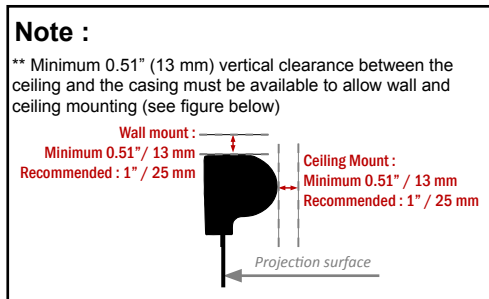

Technical Product Information

Motorized Screens On-Ceiling

- Achievable Image Ratio: 2.35:1
- ≤ 110": casing size A, motorized roller Ø3.6" (Ø91 mm)
- > 110": casing size B, motorized roller Ø4.8" (Ø122 mm)
- Choice of white or black casing, black batten standard
- Ceiling-/wall-mount brackets included
- Patented TFX™ Floating Tab-tensioning included as standard for all screen sizes

No Masking
2.35:1 Native Image Ratio

Solidpix Fabric

MS2-???-235-

Standard native format (2.35:1)