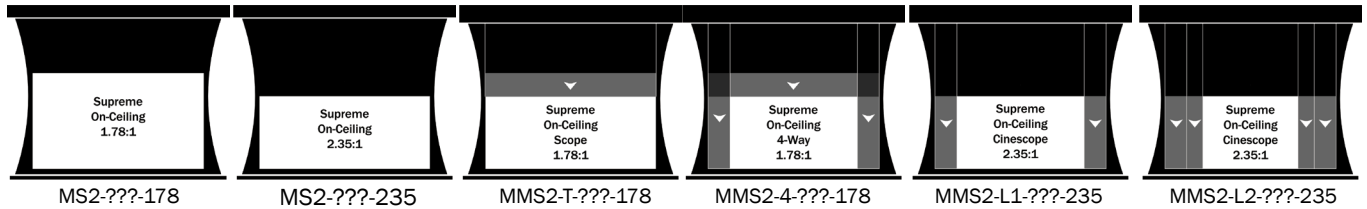

Product Overview

This technical document contains the models, sizes and formats from the extensive Screen Research range of Supreme Motorized Screens. If you require information and/or pricing on models, sizes and variants not contained in this document, please contact Screen Research, their representative or distributor who will be able to assist you.

MOTORIZED SCREENS ON-CEILING SUPREME2

AVAILABLE OPTIONS	SALES REF.	MS2-???-178	MS2-???-235	MMS2-T-???-178	MMS2-4-???-178	MMS2-L1-???-235	MMS2-L2-???-235
Reverse roll: inverted roller and fabric mounting	RR	●	●				
Lutron® Sivoia QED™ (Quiet Electronic Drive) motor. Available on screens up to 110" wide, Requires Lutron control system	LM1	●	●	●	●	●	●
Lutron Sivoia QED 230V transformer	TLM-230	●	●	●	●	●	●
Lutron Sivoia QED 110V transformer	TLM-110	●	●	●	●	●	●
Standard Screen Drop and Extra Drop available	ED10 / ED20					See table below	

STANDARD DROP SIZES / EXTRA DROP AVAILABLE OPTIONS														
Native Ratio	Screen Fabric	Ref. Fabric		80"	90"	96"	100"	110"	120"	130"	140"	150"	160"	
1.78:1	ClearPix2 Matte White	2W-B	Standard Drop	10" / 254 mm	●	●	●	●	●	●	●	●	●	
			ED10	10" / 254 mm	●	●	●	●	●	●	●	●	N/A	
			ED20*	20" / 508 mm	●	●	●	●	●	●	●	N/A	N/A	N/A
	ClearPix2 Pearl Gray	2G-B	Standard Drop	10" / 254 mm	●	●	●	●	●	●	N/A	N/A	N/A	N/A
			ED10	10" / 254 mm	●	●	●	●	●	N/A	N/A	N/A	N/A	N/A
			ED20*	20" / 508 mm	●	●	●	N/A	N/A	N/A	N/A	N/A	N/A	N/A
	Solid Pix 1 Matte White or GrayPix Ultra-contrast	SW1 or SCG	Standard Drop	10" / 254 mm	●	●	●	●	●	●	▲	▲	▲	▲
			ED10	10" / 254 mm	●	●	●	●	●	▲	▲	▲	▲	▲
			ED20*	20" / 508 mm	▲	▲	▲	▲	▲	▲	▲	▲	▲	▲
2.35:1	ClearPix2 Matte White	2W-B	Standard Drop	20" / 508 mm	●	●	●	●	●	●	●	●	●	
			ED10	10" / 254 mm	●	●	●	●	●	●	●	●	●	
			ED20*	20" / 508 mm	●	●	●	●	●	●	●	●	N/A	
	ClearPix2 Pearl Gray	2G-B	Standard Drop	20" / 508 mm	●	●	●	●	●	●	●	●	N/A	N/A
			ED10	10" / 254 mm	●	●	●	●	●	●	N/A	N/A	N/A	N/A
			ED20*	20" / 508 mm	●	●	●	●	N/A	N/A	N/A	N/A	N/A	N/A
	Solid Pix 1 Matte White or GrayPix Ultra-contrast	SW1 or SCG	Standard Drop	20" / 508 mm	●	●	●	●	●	●	●	▲	▲	▲
			ED10	10" / 254 mm	●	●	●	●	●	▲	▲	▲	▲	▲
			ED20*	20" / 508 mm	●	●	●	▲	▲	▲	▲	▲	▲	▲

● = No Seam Required / ▲ = Seam Require
* Casing length may change with the specification of ED20. Casing size for Standard Drop and ED10 are the same.
For SolidPix and GrayPix fabrics, all seams are positioned in the black drop only, not in the screen surface.

CONTROL TYPE	MCS TYPE 1					MCS TYPE 2				MCS TYPE 3			
	MCS-1-12V	MCS-1-IR	MCS-1-RF	MCS-1-RS232	MCS-1-IP	MCS-2-IR	MCS-2-RF	MCS-2-RS232	MCS-2-IP	MCS-3-IR	MCS-3-RF	MCS-3-RS232	MCS-3-IP
MS2-???-178	●	●	●	●	●								
MS2-???-235	●	●	●	●	●								
MMS2-T-???-178						●	●	●	●				
MMS2-4-???-178										●	●	●	●
MMS2-L1-???-235						●	●	●	●				
MMS2-L2-???-235										●	●	●	●

Mounting Options - Included Brackets	MS2-???-178	MS2-???-235	MMS2-T-???-178	MMS2-4-???-178	MMS2-L1-???-235	MMS2-L2-???-235
Ceiling mount	●	●	●	●	●	●
Wall mount	●	●