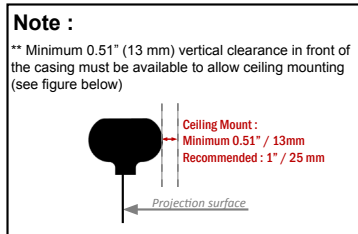

Technical Product Information

Motorized Screens On-Ceiling

Side Masking - Cinescope 2.35:1 Native Image Ratio

ClearPix A.T. Fabric

MMS2-L2-???-235-

ITEM	DESCRIPTION	80	90	96	100	110
Product Codes		MMS2-L2-80-235-	MMS2-L2-90-235-	MMS2-L2-96-235-	MMS2-L2-100-235-	MMS2-L2-110-235-
A	Native Image Width	80"	90"	96"	100"	110"
		2032 mm	2286 mm	2438 mm	2540 mm	2794 mm
B	Native Image Height	34.04"	38.3"	40.85"	42.55"	46.81"
		865 mm	973 mm	1038 mm	1081 mm	1189 mm
C	Native Image Diagonal	86.94"	97.81"	104.33"	108.68"	119.55"
		2208 mm	2484 mm	2650 mm	2760 mm	3036 mm
Casing Model		A	A	A	A	A
D	Casing Width	98.41"	109.26"	114.41"	118.68"	129.42"
		2500 mm	2776 mm	2906 mm	3015 mm	3288 mm
Casing Height		9.89"	9.89"	9.89"	9.89"	9.89"
		251 mm	251 mm	251 mm	251 mm	251 mm
Casing Depth		14.14"	14.14"	14.14"	14.14"	14.14"
		359 mm	359 mm	359 mm	359 mm	359 mm
E	Overall Casing Height - Ceiling Mount	10.04"	10.04"	10.04"	10.04"	10.04"
		255 mm	255 mm	255 mm	255 mm	255 mm
F	Overall Casing Depth - Ceiling Mount	14.14"	14.14"	14.14"	14.14"	14.14"
		359 mm	359 mm	359 mm	359 mm	359 mm
G	Batten Length	93.06"	103.81"	109.13"	113.4"	124.1"
		2364 mm	2637 mm	2772 mm	2881 mm	3152 mm
H	Batten Height	1.89"	1.89"	1.89"	1.89"	1.89"
		48 mm	48 mm	48 mm	48 mm	48 mm
I	Batten Depth	1.11"	1.11"	1.11"	1.11"	1.11"
		28 mm	28 mm	28 mm	28 mm	28 mm
J	Black Border Sides	1.97"	1.97"	1.97"	1.97"	1.97"
		50 mm	50 mm	50 mm	50 mm	50 mm
K	Black Border Bottom	1.97"	1.97"	1.97"	1.97"	1.97"
		50 mm	50 mm	50 mm	50 mm	50 mm
	Standard Drop (20" / 508 mm)	ClearPix Matte White 2W-B	•	•	•	•
	Option ED10	ClearPix Matte White 2W-B	•	•	•	•
	Standard Drop (20" / 508 mm)	ClearPix Pearl Gray 2G-B	•	•	•	•
	Option ED10	ClearPix Pearl Gray 2G-B	•	•	•	•
	Power	Europe 230V 50-60Hz	240 W	240 W	240 W	240 W
	Power	US 115V 60Hz	200 W	200 W	200 W	200 W
	Power	Japan 100V 50-60Hz	200 W	200 W	200 W	200 W
	Net Weight	187.98 lbs	206.27 lbs	215.35 lbs	222.58 lbs	240.74 lbs
		86 kg	94 kg	98 kg	101 kg	110 kg
	Standard Shipping Length	113.95"	124.81"	129.95"	134.22"	144.96"
		2894 mm	3170 mm	3301 mm	3409 mm	3682 mm
	Standard Shipping Height	Standard Packaging	10.4"	10.4"	10.4"	10.4"
		Pallet Packaging	264 mm	264 mm	264 mm	264 mm
	Standard Shipping Depth	Standard Packaging	14.34"	14.34"	14.34"	14.34"
		Pallet Packaging	364 mm	364 mm	364 mm	364 mm
	Standard Shipping Weight	264.05 lbs	288.71 lbs	300.82 lbs	310.56 lbs	335.03 lbs
		120 kg	131 kg	137 kg	141 kg	152 kg

* Intermediate screen sizes are available

SCREEN FABRIC	FABRIC REF.	AVAILABLE IN THE FOLLOWING RANGE OF SIZES
ClearPix2 Matte White	2W-B	70" - 110" 1776 mm - 2792 mm
ClearPix2 Pearl Gray	2G-B	70" - 110" 1776 mm - 2792 mm

- Leave sufficient space to allow access to each end of the screen casing (suggested $\geq 6"$ (150mm)).
- Tolerance on screen dimensions: ± 6 mm ($\pm 0.2"$).
- All quoted weights are approximate (± 5 %). Weights for finished screens will vary depending on options specified.
- Standard 20" (508 mm) screen drop.