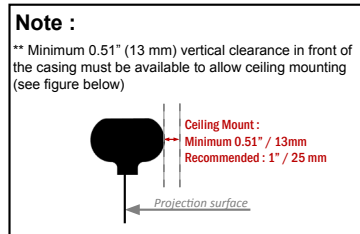

- Achievable Image Ratios: 1.33:1 and 1.78:1 to 2.76:1
- 4-way Precision masking system with THX-certified acoustically transparent masks
- 3 independent motors with ultra quiet mechanisms
- Casing size A only, motorized roller Ø3.6" (Ø91 mm)
- Choice of white or black casing, black batten standard
- Ceiling-mount brackets included
- Patented TFX™ Floating Tab-tensioning included as standard for all screen sizes in all fabrics

Top and Side Masking- 4-Way 1.78:1 Native Image Ratio

ClearPix A.T. Fabric

MMS2-4-???-178-

ITEM	DESCRIPTION	80	90	96	100	110
Product Codes		MMS2-4-80-178-	MMS2-4-90-178-	MMS2-4-96-178-	MMS2-4-100-178-	MMS2-4-110-178-
A	Native Image Width	80" / 2032 mm	90" / 2286 mm	96" / 2438 mm	100" / 2540 mm	110" / 2794 mm
B	Native Image Height	45" / 1143 mm	50.63" / 1286 mm	54" / 1372 mm	56.25" / 1429 mm	61.88" / 1572 mm
C	Native Image Diagonal	91.79" / 2331 mm	103.26" / 2623 mm	110.15" / 2798 mm	114.73" / 2914 mm	126.21" / 3206 mm
Casing Model		A	A	A	A	A
D	Casing Width	98.59" / 2505 mm	109.75" / 2788 mm	114.91" / 2919 mm	119.31" / 3031 mm	130.41" / 3313 mm
Casing Height		9.89" / 251 mm	9.89" / 251 mm	9.89" / 251 mm	9.89" / 251 mm	9.89" / 251 mm
Casing Depth		14.14" / 359 mm	14.14" / 359 mm	14.14" / 359 mm	14.14" / 359 mm	14.14" / 359 mm
E	Overall Casing Height - Ceiling Mount	10.04" / 255 mm	10.04" / 255 mm	10.04" / 255 mm	10.04" / 255 mm	10.04" / 255 mm
F	Overall Casing Depth - Ceiling Mount	14.14" / 359 mm	14.14" / 359 mm	14.14" / 359 mm	14.14" / 359 mm	14.14" / 359 mm
G	Batten Length	93.22" / 2368 mm	104.24" / 2648 mm	109.63" / 2785 mm	114.01" / 2896 mm	124.98" / 3175 mm
H	Batten Height	1.89" / 48 mm	1.89" / 48 mm	1.89" / 48 mm	1.89" / 48 mm	1.89" / 48 mm
I	Batten Depth	1.11" / 28 mm	1.11" / 28 mm	1.11" / 28 mm	1.11" / 28 mm	1.11" / 28 mm
J	Black Border Sides	1.97" / 50 mm	1.97" / 50 mm	1.97" / 50 mm	1.97" / 50 mm	1.97" / 50 mm
K	Black Border Bottom	1.97" / 50 mm	1.97" / 50 mm	1.97" / 50 mm	1.97" / 50 mm	1.97" / 50 mm
Standard Drop (10"/254 mm)		ClearPix Matte White 2W-B	•	•	•	•
Option ED10		ClearPix Matte White 2W-B	•	•	•	•
Standard Drop (10"/254 mm)		ClearPix Pearl Gray 2G-B	•	•	•	•
Option ED10		ClearPix Pearl Gray 2G-B	•	•	•	•
Power		Europe 230V 50-60Hz	240 W	240 W	240 W	240 W
Power		US 115V 60Hz	200 W	200 W	200 W	200 W
Power		Japan 100V 50-60Hz	200 W	200 W	200 W	200 W
Net Weight		188.25 lbs / 86 kg	206.96 lbs / 94 kg	216.1 lbs / 99 kg	223.52 lbs / 102 kg	242.16 lbs / 110 kg
Standard Shipping Length		114.14" / 2899 mm	125.3" / 3183 mm	130.45" / 3314 mm	134.86" / 3425 mm	145.96" / 3707 mm
Standard Shipping Height		Standard Packaging: 10.4" / 264 mm	10.4" / 264 mm	10.4" / 264 mm	10.4" / 264 mm	10.4" / 264 mm
Standard Shipping Height		Pallet Packaging: 14.33" / 364 mm	14.33" / 364 mm	14.33" / 364 mm	14.33" / 364 mm	14.33" / 364 mm
Standard Shipping Depth		18.81" / 478 mm	18.81" / 478 mm	18.81" / 478 mm	18.81" / 478 mm	18.81" / 478 mm
Standard Shipping Weight		264.43 lbs / 120 kg	289.69 lbs / 132 kg	301.87 lbs / 137 kg	311.87 lbs / 142 kg	337.03 lbs / 153 kg

Intermediate screen sizes are available

SCREEN FABRIC	FABRIC REF.	AVAILABLE IN THE FOLLOWING RANGE OF SIZES	
ClearPix2 Matte White	2W-B	70" - 110"	1776 mm - 2792 mm
ClearPix2 Pearl Gray	2G-B	70" - 110"	1776 mm - 2792 mm

- Leave sufficient space to allow access to each end of the screen casing (suggested $\geq 6"$ (150mm)).
- Tolerance on screen dimensions: ± 6 mm ($\pm 0.2"$).
- All quoted weights are approximate (± 5 %). Weights for finished screens will vary depending on options specified.
- Standard 10" (254 mm) screen drop.