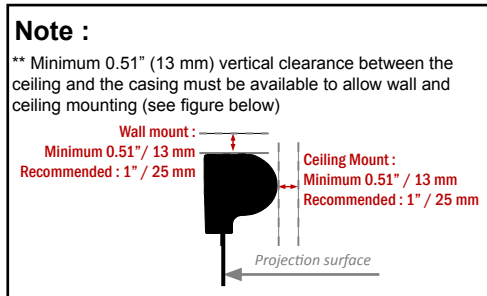

Technical Product Information

Motorized Screens On-Ceiling

- Achievable Image Ratio: 1.78:1
- ≤ 110": casing size A, motorized roller Ø3.6" (Ø91 mm)
- > 110": casing size B, motorized roller Ø4.8" (Ø122 mm)
- Choice of white or black casing, black batten standard
- Ceiling-/wall-mount brackets included
- Patented TFX™ Floating Tab-tensioning included as standard for all screen sizes

No Masking

1.78:1 Native Image Ratio

SolidPix Fabric

MS2-???-178-

Standard native format (1.78:1)