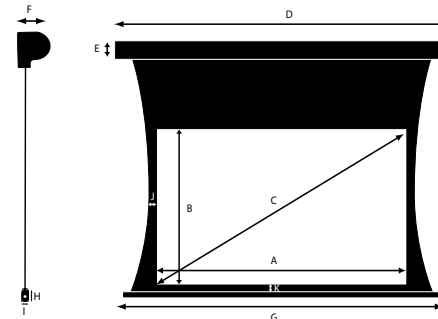

No Masking

1.78:1 Native Image Ratio

SolidPix Fabric

MS2-???-178-

Standard native format (1.78:1)

ITEM	DESCRIPTION	80	90	96	100	110	120	130	140	150	160
Product Codes		MS2-80-178-	MS2-90-178-	MS2-96-178-	MS2-100-178-	MS2-110-178-	MS2-120-178-	MS2-130-178-	MS2-140-178-	MS2-150-178-	MS2-160-178-
A	Native Image Width	80"	90"	96"	100"	110"	120"	130"	140"	150"	160"
		2032 mm	2286 mm	2438 mm	2540 mm	2794 mm	3048 mm	3302 mm	3556 mm	3810 mm	4064 mm
B	Native Image Height	45"	50.63"	54"	56.25"	61.88"	67.5"	73.13"	78.75"	84.38"	90"
		1143 mm	1286 mm	1372 mm	1429 mm	1572 mm	1715 mm	1857 mm	2000 mm	2143 mm	2286 mm
C	Native Image Diagonal	91.79"	103.26"	110.15"	114.73"	126.21"	137.68"	149.16"	160.63"	172.1"	183.58"
		2331 mm	2623 mm	2798 mm	2914 mm	3206 mm	3497 mm	3789 mm	4080 mm	4371 mm	4663 mm
Casing Model		A	A	A	A	A	B	B	B	B	B
D	Casing Width	96.84"	107.56"	114.02"	118.34"	129.18"	142.83"	152.74"	163.62"	174.56"	185.55"
		2460 mm	2732 mm	2897 mm	3006 mm	3281 mm	3628 mm	3880 mm	4156 mm	4434 mm	4713 mm
E	Overall Casing Height - Wall Mount	7.88"	7.88"	7.88"	7.88"	7.88"	9.85"	9.85"	9.85"	9.85"	9.85"
		200 mm	200 mm	200 mm	200 mm	200 mm	250 mm	250 mm	250 mm	250 mm	250 mm
E	Overall Casing Height - Ceiling Mount	8.04"	8.04"	8.04"	8.04"	8.04"	10"	10"	10"	10"	10"
		204 mm	204 mm	204 mm	204 mm	204 mm	254 mm	254 mm	254 mm	254 mm	254 mm
F	Overall Casing Depth - Wall Mount	6.23"	6.23"	6.23"	6.23"	6.23"	8.04"	8.04"	8.04"	8.04"	8.04"
		158 mm	158 mm	158 mm	158 mm	158 mm	204 mm	204 mm	204 mm	204 mm	204 mm
F	Overall Casing Depth - Ceiling Mount	6.07"	6.07"	6.07"	6.07"	6.07"	7.88"	7.88"	7.88"	7.88"	7.88"
		154 mm	154 mm	154 mm	154 mm	154 mm	200 mm	200 mm	200 mm	200 mm	200 mm
G	Batten Length	91.57"	102.29"	108.75"	113.06"	123.9"	136.37"	146.28"	157.16"	168.1"	179.09"
		2326 mm	2598 mm	2763 mm	2872 mm	3147 mm	3464 mm	3716 mm	3992 mm	4270 mm	4549 mm
H	Batten Height	1.89"	1.89"	1.89"	1.89"	1.89"	2.45"	2.45"	2.45"	2.45"	2.45"
		48 mm	48 mm	48 mm	48 mm	48 mm	62 mm	62 mm	62 mm	62 mm	62 mm
I	Batten Depth	1.11"	1.11"	1.11"	1.11"	1.11"	1.26"	1.26"	1.26"	1.26"	1.26"
		28 mm	28 mm	28 mm	28 mm	28 mm	32 mm	32 mm	32 mm	32 mm	32 mm
J	Black Border Sides	1.97"	1.97"	1.97"	1.97"	1.97"	2.37"	2.37"	2.37"	2.37"	2.37"
		50 mm	50 mm	50 mm	50 mm	50 mm	60 mm	60 mm	60 mm	60 mm	60 mm
K	Black Border Bottom	1.97"	1.97"	1.97"	1.97"	1.97"	1.97"	1.97"	1.97"	1.97"	1.97"
		50 mm	50 mm	50 mm	50 mm	50 mm	50 mm	50 mm	50 mm	50 mm	50 mm
	Standard Drop (10"/254 mm)	SolidPix Matte White S1W	•	•	•	•	•	•	•	•	•
	Option ED10	SolidPix Matte White S1W	•	•	•	•	•	•	•	•	•
	Standard Drop (10"/254 mm)	GrayPix Ultra-contrast SCG	•	•	•	•	•	•	•	•	•
	Option ED10	GrayPix Ultra-contrast SCG	•	•	•	•	•	•	•	•	•
	Power	Europe 230V 50-60Hz	120 W	120 W	120 W	120 W	120 W	200 W	200 W	200 W	200 W
	Power	US 115V 60Hz	100 W	100 W	100 W	100 W	100 W	180 W	180 W	180 W	180 W
	Power	Japan 100V 50-60Hz	100 W	100 W	100 W	100 W	100 W	180 W	180 W	180 W	180 W
	Net Weight	99.92 lbs	109.81 lbs	115.76 lbs	119.75 lbs	129.74 lbs	187.13 lbs	199.31 lbs	212.7 lbs	226.15 lbs	239.67 lbs
		46 kg	50 kg	53 kg	55 kg	59 kg	85 kg	91 kg	97 kg	103 kg	109 kg
	Standard Shipping Length	112.39"	123.11"	129.57"	133.89"	144.72"	162.31"	172.22"	183.1"	194.04"	205.03"
		2855 mm	3127 mm	3291 mm	3401 mm	3676 mm	4123 mm	4374 mm	4651 mm	4929 mm	5208 mm
	Standard Shipping Height	11.56"	11.56"	11.56"	11.56"	11.56"	13.53"	13.53"	13.53"	13.53"	13.53"
		294 mm	294 mm	294 mm	294 mm	294 mm	344 mm	344 mm	344 mm	344 mm	344 mm
	Pallet Packaging	15.51"	15.51"	15.51"	15.51"	15.51"	17.87"	17.87"	17.87"	17.87"	17.87"
		394 mm	394 mm	394 mm	394 mm	394 mm	454 mm	454 mm	454 mm	454 mm	454 mm
	Standard Shipping Depth	9.04"	9.04"	9.04"	9.04"	9.04"	12.39"	12.39"	12.39"	12.39"	12.39"
		230 mm	230 mm	230 mm	230 mm	230 mm	315 mm	315 mm	315 mm	315 mm	315 mm
	Standard Shipping Weight	146.37 lbs	160.34 lbs	168.76 lbs	174.39 lbs	188.51 lbs	261.13 lbs	277.5 lbs	295.48 lbs	313.55 lbs	331.7 lbs
		67 kg	73 kg	77 kg	80 kg	86 kg	119 kg	126 kg	135 kg	143 kg	151 kg