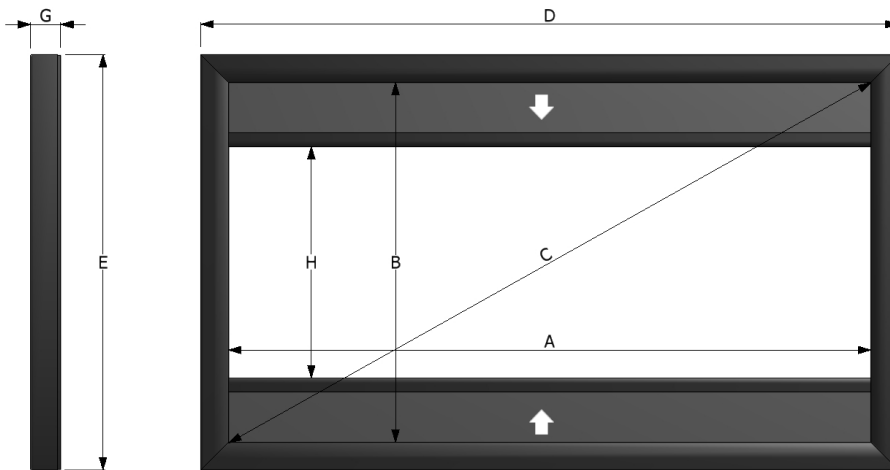

**Technical Product Information**

**New Emask FixedMasking Frame Screens**

- ✓ Achievable Image Ratios 1,78:1 to 2,76:1
- ✓ Precision masking powered by Nice with THX AT Mask
- ✓ Supreme Velour frame finish
- ✓ New E-Grip multi fabric attachment Spring System
- ✓ New E-Glide system
- ✓ New rigid frame design, Smart housing
- ✓ Screen supplied with 1 preset ratio settled from factory.
- ✓ Possibility to add 6 other ratios by the end user.
- ✓ Available with motor 230V 50Hz and 120V 60Hz

**E-Mask ETC**  
**1,78:1 Native Image Ratio**  
**PSCHT2300 to PSCHT2399**

**MASTER remote control RF- Only to set the screen**

**PILOT remote control RF - Only for the screen use**

I	DESCRIPTION	80	90	96	100	110	120
A	Image Width	80"	90"	96"	100"	110"	120"
		2032mm	2286mm	2438mm	2540mm	2794mm	3048mm
B	Image height	45"	51"	54"	56"	62"	67"
		1142mm	1284mm	1370mm	1427mm	1570mm	1712mm
C	Image diagonal	92"	103"	110"	115"	126"	138"
		2331mm	2622mm	2797mm	2913mm	3205mm	3496mm
D	Overall Width Front	88,66"	98,66"	104,66"	108,66"	118,66"	128,66"
		2252mm	2506mm	2658mm	2760mm	3014mm	3268mm
E	Overall Height	53,61"	59,22"	62,59"	64,84"	70,46"	76,08"
		1362mm	1504mm	1590mm	1647mm	1790mm	1932mm
F	Frame width	4,33" 110 mm					
G	Frame depth	4,72" 120 mm					
	Distance From Wall to Screen	3,54" 90 mm					
H <sup>1</sup>	Image Height 2,40:1	33,35"	37,51"	40"	41,65"	45,82"	50"
		847mm	953mm	1016mm	1058mm	1164mm	1270mm
H <sup>2</sup>	Image Height 2,35:1	34,1"	38,3"	40,9"	42,6"	46,9"	51,1"
		865 mm	973 mm	1038 mm	1081 mm	1189 mm	1298 mm
	Power EU version	75W 230V - 50Hz					
	Power US version	105W 120V - 60Hz					