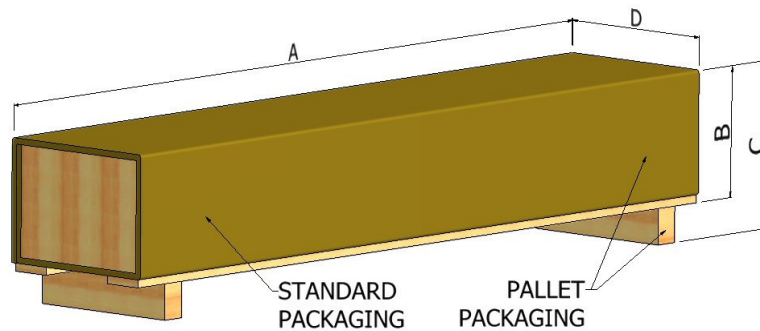

I	Emask Lateral 2,40:1	80	90	96	100	110	120	130	140
	Net weight	111,55lbs 51kg	121,26lbs 55kg	131,80lbs 60kg	143,26 lbs 65 kg	154,72lbs 70kg	167,10lbs 76kg	180,47lbs 82kg	194,90lbs 88kg
	Shipping weight	162lbs 74kg	172lbs 78kg	182lbs 83kg	194lbs 88 kg	205lbs 93kg	218lbs 99kg	231lbs 105kg	246lbs 111kg
A	Shipping length	94.82" 2409 mm	104.82" 2663 mm	110.82" 2815 mm	114.82" 2917 mm	124.82" 3171 mm	134.82" 3425 mm	144.82" 3679 mm	154.82" 3933 mm
B	height	12,60" 320 mm							
C	Shipping depth Pallet Packaging	16,55" 420 mm							
D	Shipping width	19,69" 500 mm							

I	Emask Horizontal 1,78:1	80	90	96	100	110	120
	Net weight	120,14 lbs 55 kg	130,58 lbs 59 kg	142 lbs 65 kg	155 lbs 70 kg	167 lbs 76 kg	180lbs 82kg
	Shipping weight	188 lbs 86 kg	199 lbs 90 kg	210 lbs 95 kg	223 lbs 101 kg	235lbs 107 kg	248 lbs 113 kg
A	Shipping length	94.82" 2409 mm	104.82" 2663 mm	110.82" 2815 mm	114.82" 2917 mm	124.82" 3171 mm	134.82" 3425 mm
B	height	18,90" 480 mm					
C	Shipping depth Pallet Packaging	22,83" 580 mm					
D	Shipping width	19,69" 500 mm