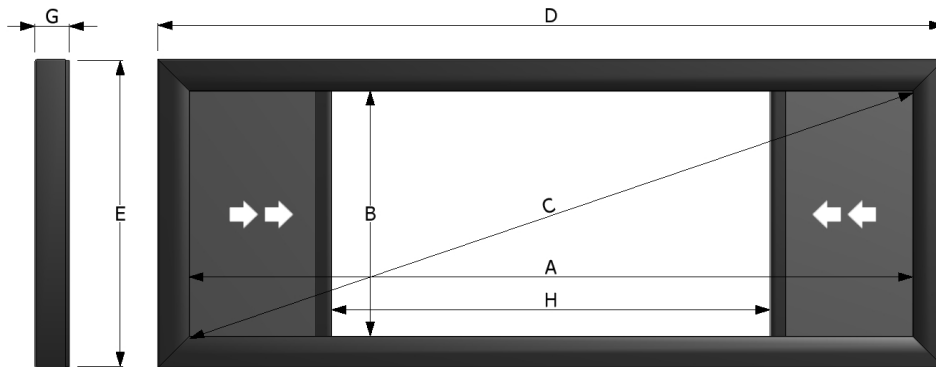

Technical Product Information

New Emask FixedMasking Frame Screens

- ✓ Achievable Image Ratios 2,40:1 to 1,33:1
- ✓ Precision masking powered by Nice with THX AT Mask
- ✓ Supreme Velour frame finish
- ✓ New E-Grip multi fabric attachment Spring System
- ✓ New E-Glide system
- ✓ New rigid frame design
- ✓ Smart housing Screen supplied with 1 preset ratio settled from factory.
- ✓ Possibility to add 6 other ratios by the end user.
- ✓ Available with motor 230V 50Hz and 120V 60Hz

E-Mask EL1C
2.40:1 Native Image Ratio
PSCHT2400 to PSCHT2499

	DESCRIPTION	80	90	96	100	110	120	130	140
A	Image Width	80" 2032mm	90" 2286mm	96" 2438mm	100" 2540mm	110" 2794mm	120" 3048mm	130" 3302mm	140" 3556mm
B	Image height	33" 847mm	38" 953mm	40" 1016mm	42" 1058mm	46" 1164mm	50" 1270mm	54" 1376mm	58" 1482mm
C	Image diagonal	87" 2201mm	98" 2477mm	104" 2642mm	108" 2752mm	119" 3027mm	130" 3302mm	141" 3577mm	152" 3852mm
D	Overall Width Front	88,66" 2252mm	98,66" 2506mm	104,66" 2658mm	108,66" 2760mm	118,66" 3014mm	128,66" 3268mm	138,66" 3522mm	148,66" 3776mm
E	Overall Height	41,99" 1067mm	46,16" 1173mm	48,66" 1236mm	50,33" 1278mm	54,49" 1384mm	58,66" 1490mm	62,83" 1596mm	66,99" 1702mm
F	Frame width	4,33" 110 mm							
G	Frame depth	4,72" 120 mm							
	Distance From Wall to Screen	3,54" 90 mm							
H¹	Image Width 1,33:1	44,35" 1126mm	49,88" 1267mm	53,18" 1351mm	55,43" 1408mm	60,94" 1548mm	66,49" 1689mm	72,04" 1830mm	77,60" 1971mm
H²	Image Width 1,78:1	59,4" 1508 mm	66,8" 1696 mm	71,2" 1809 mm	74,2" 1884 mm	81,6" 2073 mm	89" 2261 mm	96,5" 2449 mm	103,9" 2638 mm
H³	Image Width 2,35:1	78,4" 1990 mm	88,2" 2239 mm	94" 2388 mm	98" 2488 mm	107,8" 2736 mm	117,5" 2985 mm	127,3" 3234 mm	137,1" 3482 mm
B	Image Height	33" 847mm	38" 953mm	40" 1016mm	42" 1058mm	46" 1164mm	50" 1270mm	54" 1376mm	58" 1482mm
	Power EU version	75W 230V - 50Hz							
	Power US version	105W 120V - 60Hz							

INTERMEDIATE SCREEN SIZES ARE AVAILABLE						
CATEGORY	REFERENCE	FABRIC	MIN	MAX	MIN	MAX
Category A	2W-B**	ClearPix2 White	70"	1778mm	140"	3556mm
	2G-B**	ClearPix2 Grey	70"	1778mm	140"	3556mm
Category B	3W	ClearPix3 White	70"	1778mm	140"	3556mm
	M3W	MultiPix Contrast White	70"	1778mm	140"	3556mm
	M3G	MultiPix Contrast Grey	70"	1778mm	140"	3556mm
Category C	S1W	SolidPix1 White	70"	1778mm	140"	3556mm
	SCG	SolidPix2 Grey	70"	1778mm	140"	3556mm

- Tolerance on screen dimensions: ± 6 mm (± 0.2").
- All quoted weights are approximate (± 5 %). Weights for finished screens will vary depending on options specified

Release Date: 18.06.2012 | Revision 02 2012 | 2012 AdeoSreen All Rights Reserved.

Specifications are subject to change without notice. E&OE

Please verify that you are working with the latest revision of this document before specifying your screen.

Download at: www.screenresearch.com